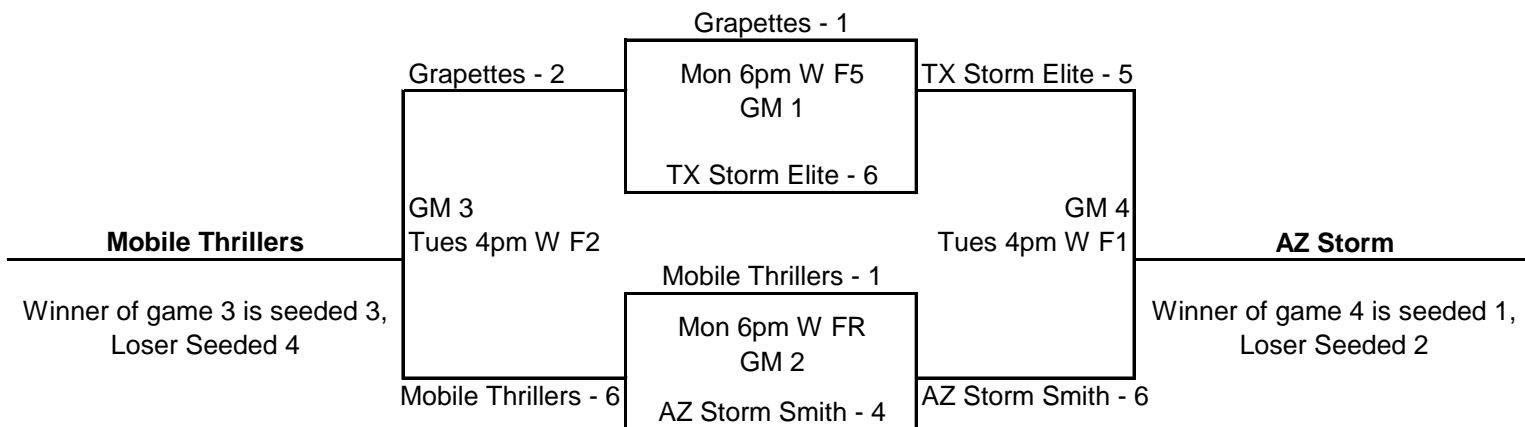

Pool NN

S = The Summit of Softball
W = Warner Park
FR = Frost Stadium-Warner

Pool NN Seed 1
Seed 2

South GA Lady Sharks Seed 3
AL B-ham Thunderbolt Seed 4

OR Fury
TX Elite Swanner

Pool OO

Pool OO Seed 1
Seed 2

GA 94 Duluth Wildcats Seed 3
American Pastime Seed 4

Sneaky Cleats Springer
WA Absolute Blast

Pool PP

Pool PP Seed 1
Seed 2

AZ Storm Seed 3
TX Storm Elite Seed 4

Mobile Thrillers
Grapettes

Pool QQ

S = The Summit of Softball
W = Warner Park
FR = Frost Stadium-Warner