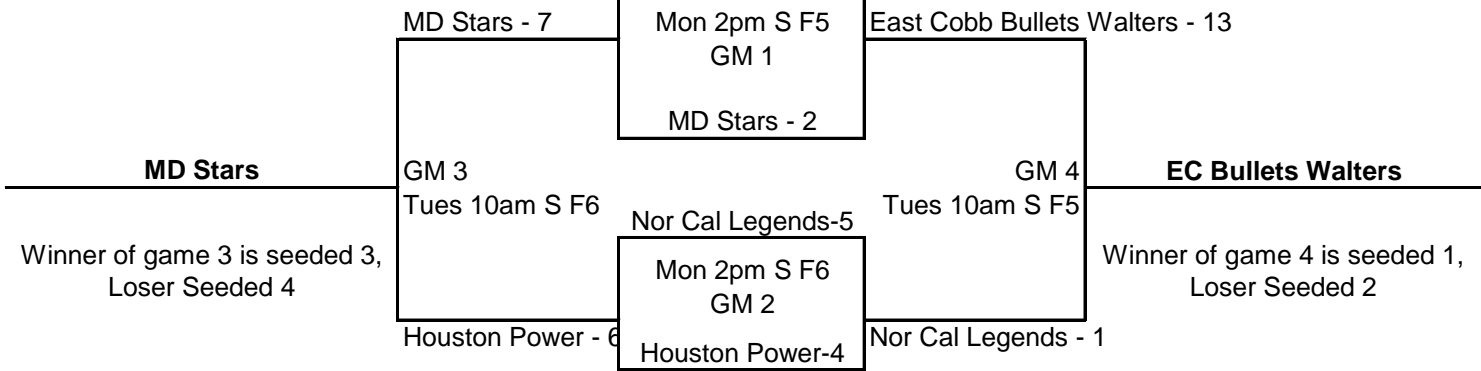

Pool R

<u>Pool R</u> Seed 1	NE Frozen Ropes	Seed 3	Northern Ice 95
Seed 2	CC Krush	Seed 4	VA High Voltage

Pool S

S = The Summit of Softball
W = Warner Park
FR = Frost Stadium-Warner

<u>Pool S</u> Seed 1	Huntsville Sparks	Seed 3	Pittsburgh Predators
Seed 2	OR Panthers	Seed 4	Heart of Ohio Explosion

Pool T

<u>Pool T</u> Seed 1	OK Starz	Seed 3	San Diego Rowdies
Seed 2	Worth Prospects Taylor	Seed 4	Warrington Blue Thunder

Pool U

<u>Pool U</u> Seed 1	Sluggers	Seed 3	NE Sizzle
Seed 2	Tuff-E-Nuff	Seed 4	ATL Vipers Giles

Pool V

S = The Summit of Softball
W = Warner Park
FR = Frost Stadium-Warner

MO KC Originals Bernholtz-4

Pool V Seed 1
Seed 2

Hawks Black Walker Seed 3
KC Originals Seed 4

Minor's Gold
OR Magic

Pool W

SC Elite Pack-4

Pool W Seed 1
Seed 2

SC Elite Pack Seed 3
VA Lady Titans Seed 4

Fresno Force
KC Extreme

Pool X

East Cobb Bullets Walters-3

Pool X Seed 1
Seed 2

EC Bullets Walters Seed 3
Nor Cal Legends Seed 4

MD Stars
Houston Power