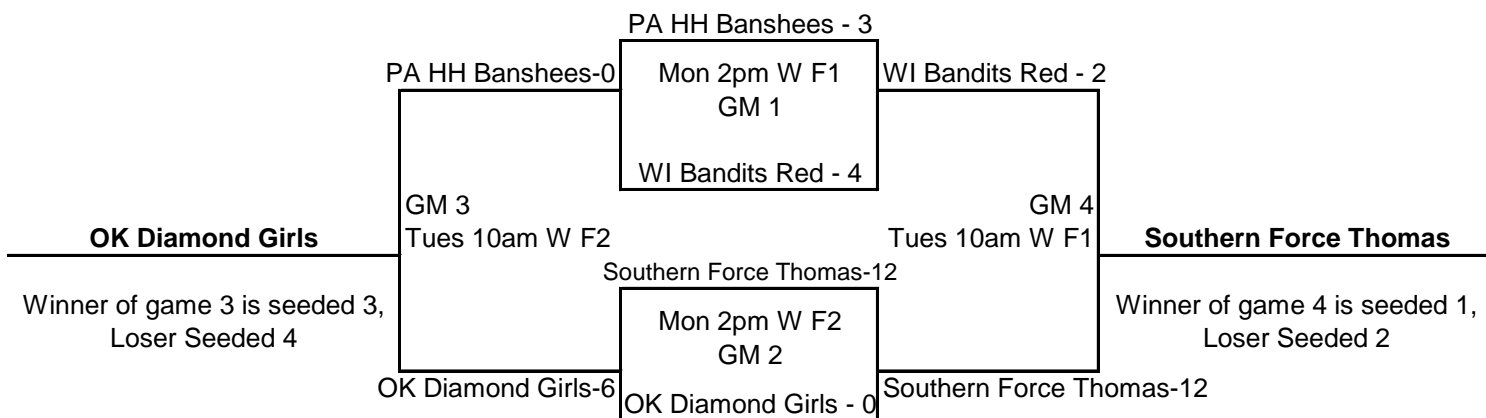

Pool W Seed 1
Seed 2

SC Elite Pack Seed 3
VA Lady Titans Seed 4

Fresno Force
KC Extreme

Pool X

East Cobb Bullets Walters-3

Pool X Seed 1
Seed 2

EC Bullets Walters Seed 3
Nor Cal Legends Seed 4

MD Stars
Houston Power

Pool Y

S = The Summit of Softball
 W = Warner Park
 FR = Frost Stadium-Warner

VA Richmond Ruckus Teal-2

Pool Y Seed 1	TX Blaze Lindsay	Seed 3	Richmond Ruckus Teal
Seed 2	MI Compuware	Seed 4	Strike Force

Pool Z

Pool Z Seed 1	S. Force Thomas	Seed 3	OK Diamond Girls
Seed 2	WI Bandits Red	Seed 4	PA HH Banshees

Pool AA

Pool AA Seed 1	The Next Level	Seed 3	Oveido Blaze
Seed 2	GA Impact Strother	Seed 4	OK Elite

Pool BB

S = The Summit of Softball
 W = Warner Park
 FR = Frost Stadium-Warner

Pool BB Seed 1
Seed 2

OK Tulsa Eagles Seed 3
Valley Extreme Heverly Seed 4

TX Elite Bancroft
USA Elite Cherry

Pool CC

Pool CC Seed 1
Seed 2