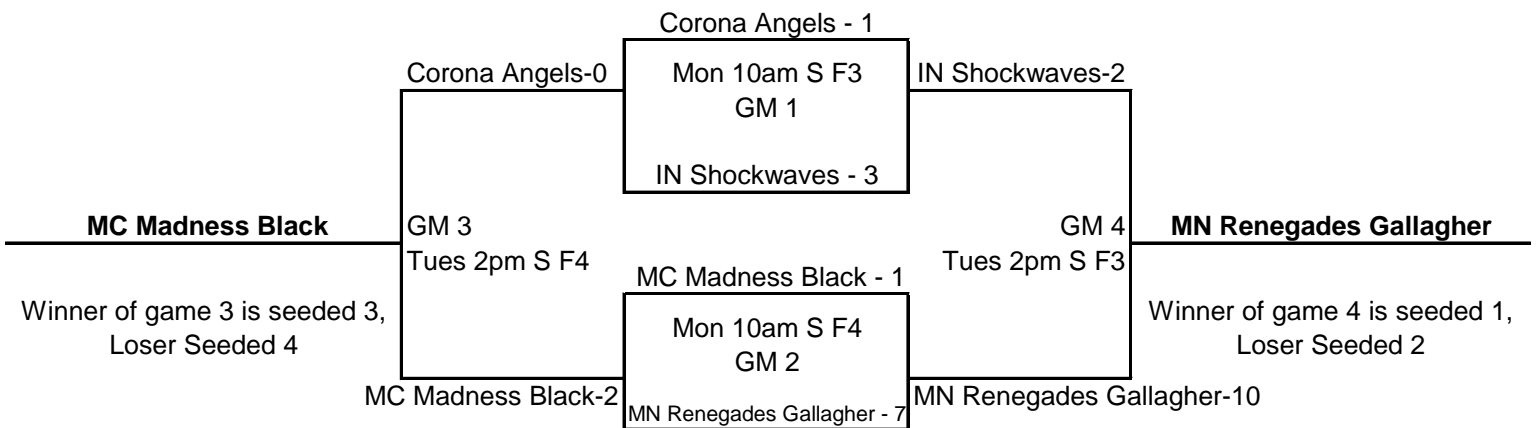

Pool A

S = The Summit of Softball
W = Warner Park
FR = Frost Stadium-Warner

Pool A Seed 1	TX ALS Kruzers Gold	Seed 3	OH Sapphires
Seed 2	GA Stealth	Seed 4	NJ Pride Gold

Pool B

Pool B Seed 1	OH Cincy Doom	Seed 3	VA Richmond Ruckus Elite
Seed 2	Impact Fastpitch	Seed 4	NJ West Windsor Wildcats

Pool C

Pool C Seed 1	High Intensity	Seed 3	MN Renegades '94
Seed 2	Salt Lake Pegasus	Seed 4	MI Great Lakes Lightning

Pool D

S = The Summit of Softball

W = Warner Park

FR = Frost Stadium-Warner

Pool E

Pool F

Pool G

S = The Summit of Softball
W = Warner Park
FR = Frost Stadium-Warner

Pool G Seed 1	OH Tidalwaves 94	Seed 3	TX Sudden Impact
Seed 2	MN Sting 95	Seed 4	AL Twisters 95

Pool H

Pool H Seed 1	TX Aces Express	Seed 3	NC Comets Teal
Seed 2	MI Lookouts	Seed 4	NY TC Tremors

Pool I

Pool I Seed 1	MN Renegades Gallag	Seed 3	MC Madness Black
Seed 2	IN Shockwaves	Seed 4	Corona Angels

Pool J

S = The Summit of Softball
W = Warner Park
FR = Frost Stadium-Warner

Pool J Seed 1
Seed 2

Indy Gators **Seed 3**
TN Germantown Red **Seed 4**