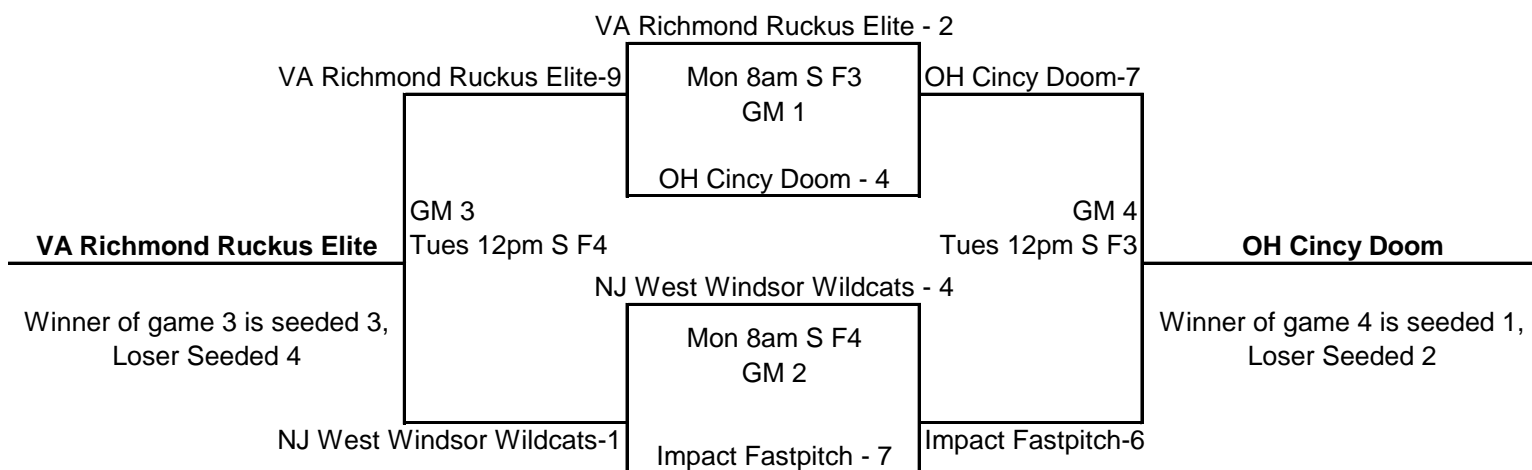

Pool A

S = The Summit of Softball
W = Warner Park
FR = Frost Stadium-Warner

Pool A Seed 1	TX ALS Kruzers Gold	Seed 3	OH Sapphires
Seed 2	GA Stealth	Seed 4	NJ Pride Gold

Pool B

Pool B Seed 1	OH Cincy Doom	Seed 3	VA Richmond Ruckus Elite
Seed 2	Impact Fastpitch	Seed 4	NJ West Windsor Wildcats

Pool C

Pool C Seed 1	High Intensity	Seed 3	MN Renegades '94
Seed 2	Salt Lake Pegasus	Seed 4	MI Great Lakes Lightning

Pool D

S = The Summit of Softball

W = Warner Park

FR = Frost Stadium-Warner

Pool E

Pool F

Pool G

S = The Summit of Softball
W = Warner Park
FR = Frost Stadium-Warner

Pool G Seed 1	OH Tidalwaves 94	Seed 3	TX Sudden Impact
Seed 2	MN Sting 95	Seed 4	AL Twisters 95

Pool H

Pool H Seed 1	TX Aces Express	Seed 3	NC Comets Teal
Seed 2	MI Lookouts	Seed 4	NY TC Tremors