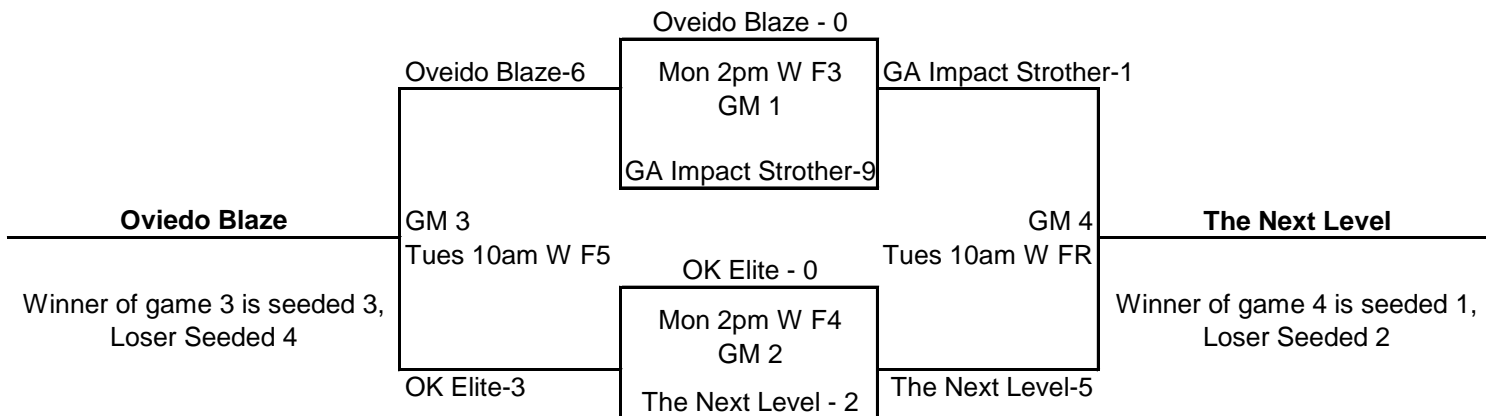

Pool W Seed 1
Seed 2

SC Elite Pack Seed 3
VA Lady Titans Seed 4

Fresno Force
KC Extreme

Pool X

East Cobb Bullets Walters-3

Pool X Seed 1
Seed 2

EC Bullets Walters Seed 3
Nor Cal Legends Seed 4

MD Stars
Houston Power

Pool Y

S = The Summit of Softball
 W = Warner Park
 FR = Frost Stadium-Warner

VA Richmond Ruckus Teal-2

Pool Y Seed 1	TX Blaze Lindsay	Seed 3	Richmond Ruckus Teal
Seed 2	MI Compuware	Seed 4	Strike Force

Pool Z

Pool Z Seed 1	S. Force Thomas	Seed 3	OK Diamond Girls
Seed 2	WI Bandits Red	Seed 4	PA HH Banshees

Pool AA

Pool AA Seed 1	The Next Level	Seed 3	Oveido Blaze
Seed 2	GA Impact Strother	Seed 4	OK Elite

Pool BB

S = The Summit of Softball
 W = Warner Park
 FR = Frost Stadium-Warner

Pool BB Seed 1
Seed 2

OK Tulsa Eagles Seed 3
Valley Extreme Heverly Seed 4

TX Elite Bancroft
USA Elite Cherry

Pool CC

Pool CC Seed 1
Seed 2