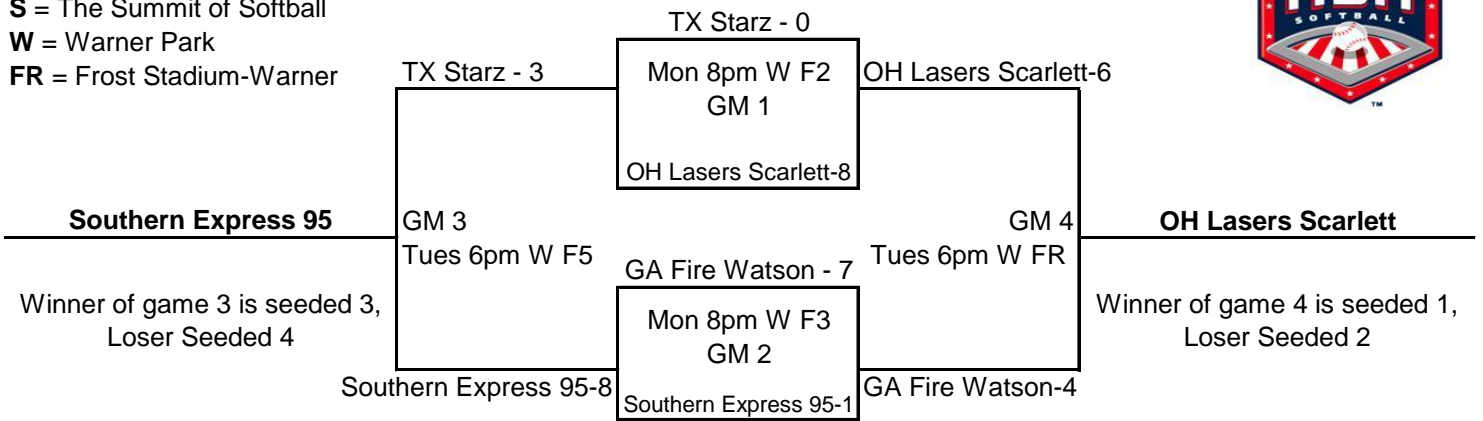

Pool NN

S = The Summit of Softball
W = Warner Park
FR = Frost Stadium-Warner

Pool NN Seed 1
Seed 2

South GA Lady Sharks Seed 3
AL B-ham Thunderbolt Seed 4

OR Fury
TX Elite Swanner

Pool OO

Pool OO Seed 1
Seed 2

GA 94 Duluth Wildcats Seed 3
American Pastime Seed 4

Sneaky Cleats Springer
WA Absolute Blast

Pool PP

Pool PP Seed 1
Seed 2

AZ Storm Seed 3
TX Storm Elite Seed 4

Mobile Thrillers
Grapettes

Pool QQ

S = The Summit of Softball
W = Warner Park
FR = Frost Stadium-Warner

Pool QQ Seed 1
Seed 2

OH Lasers Scarlett Seed 3
GA Fire Watson Seed 4

Southern Express 95
TX Starz