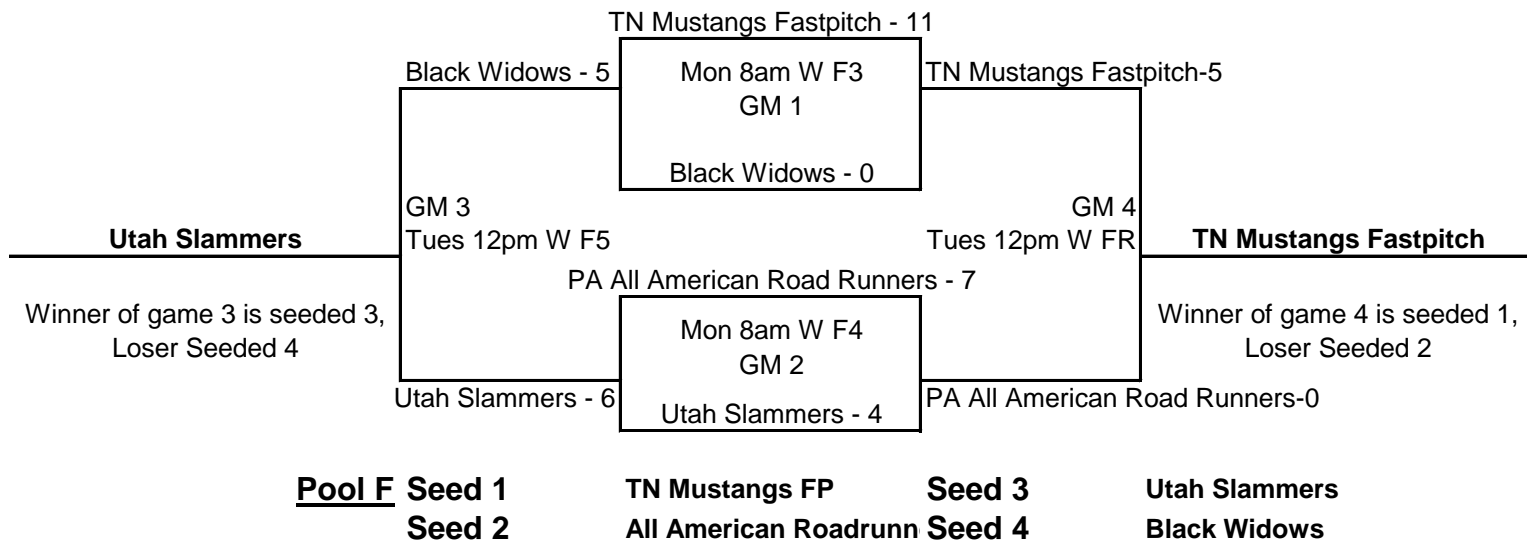

Pool A

S = The Summit of Softball
W = Warner Park
FR = Frost Stadium-Warner

Pool A Seed 1	TX ALS Kruzers Gold	Seed 3	OH Sapphires
Seed 2	GA Stealth	Seed 4	NJ Pride Gold

Pool B

Pool B Seed 1	OH Cincy Doom	Seed 3	VA Richmond Ruckus Elite
Seed 2	Impact Fastpitch	Seed 4	NJ West Windsor Wildcats

Pool C

Pool C Seed 1	High Intensity	Seed 3	MN Renegades '94
Seed 2	Salt Lake Pegasus	Seed 4	MI Great Lakes Lightning

Pool D

S = The Summit of Softball

W = Warner Park

FR = Frost Stadium-Warner

Pool E

Pool F

Pool G

S = The Summit of Softball
W = Warner Park
FR = Frost Stadium-Warner

Pool G Seed 1	OH Tidalwaves 94	Seed 3	TX Sudden Impact
Seed 2	MN Sting 95	Seed 4	AL Twisters 95

Pool H

Pool H Seed 1	TX Aces Express	Seed 3	NC Comets Teal
Seed 2	MI Lookouts	Seed 4	NY TC Tremors

Pool I

Pool I Seed 1	MN Renegades Gallag	Seed 3	MC Madness Black
Seed 2	IN Shockwaves	Seed 4	Corona Angels

Pool J

S = The Summit of Softball
W = Warner Park
FR = Frost Stadium-Warner

Pool J Seed 1
Seed 2

Indy Gators **Seed 3**
TN Germantown Red **Seed 4**