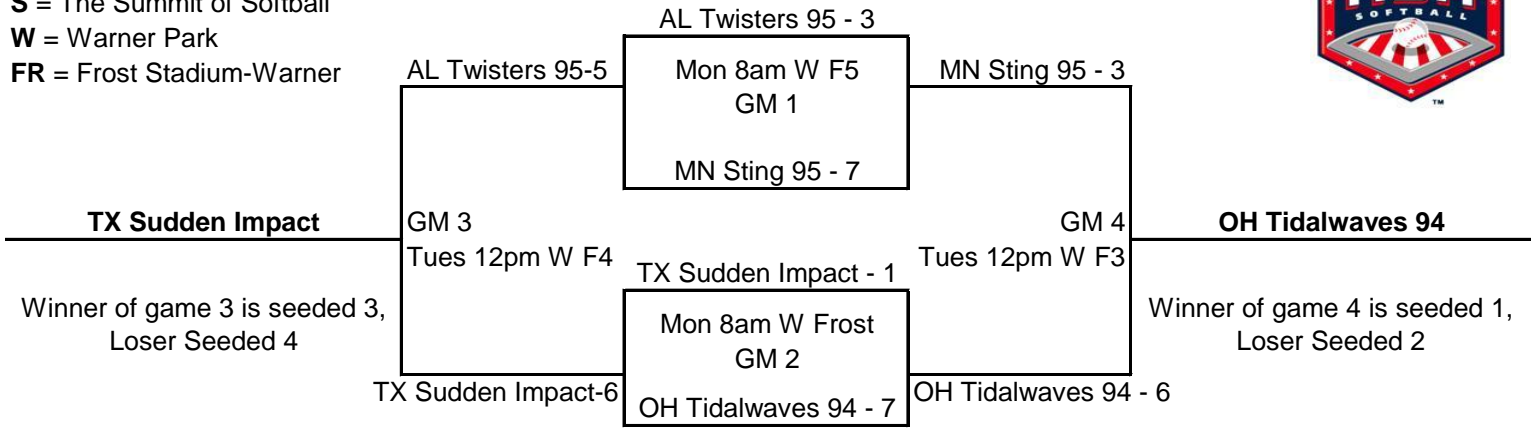

Pool A

S = The Summit of Softball
W = Warner Park
FR = Frost Stadium-Warner

Pool A Seed 1	TX ALS Kruzers Gold	Seed 3	OH Sapphires
Seed 2	GA Stealth	Seed 4	NJ Pride Gold

Pool B

Pool B Seed 1	OH Cincy Doom	Seed 3	VA Richmond Ruckus Elite
Seed 2	Impact Fastpitch	Seed 4	NJ West Windsor Wildcats

Pool C

Pool C Seed 1	High Intensity	Seed 3	MN Renegades '94
Seed 2	Salt Lake Pegasus	Seed 4	MI Great Lakes Lightning

Pool D

S = The Summit of Softball

W = Warner Park

FR = Frost Stadium-Warner

Pool E

Pool F

Pool G

S = The Summit of Softball
W = Warner Park
FR = Frost Stadium-Warner

Pool G Seed 1	OH Tidalwaves 94	Seed 3	TX Sudden Impact
Seed 2	MN Sting 95	Seed 4	AL Twisters 95

Pool H

Pool H Seed 1	TX Aces Express	Seed 3	NC Comets Teal
Seed 2	MI Lookouts	Seed 4	NY TC Tremors

Pool I

Pool I Seed 1	MN Renegades Gallag	Seed 3	MC Madness Black
Seed 2	IN Shockwaves	Seed 4	Corona Angels

Pool J

S = The Summit of Softball
W = Warner Park
FR = Frost Stadium-Warner

Pool J Seed 1
Seed 2

Indy Gators **Seed 3**
TN Germantown Red **Seed 4**