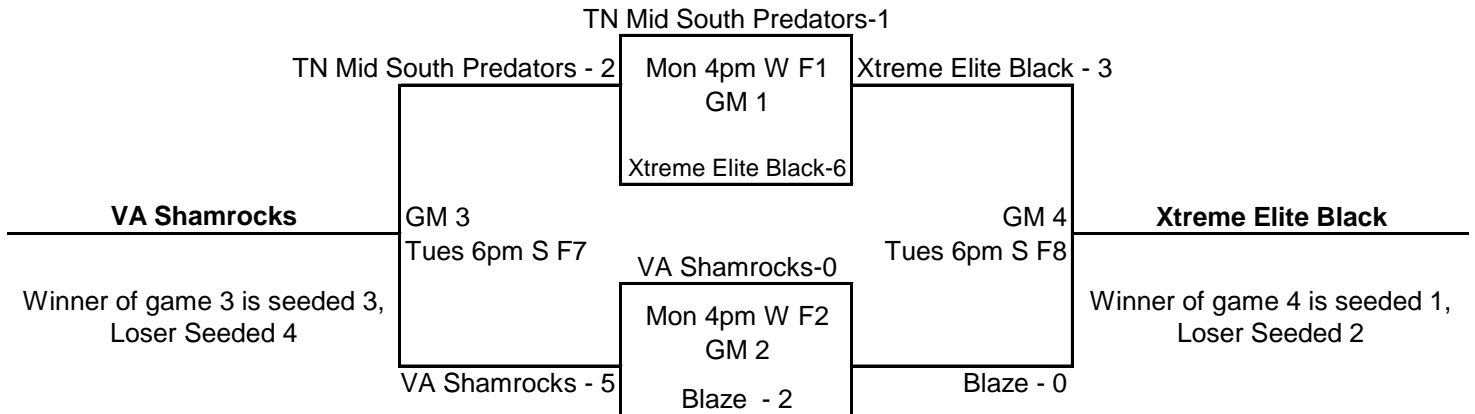

Pool GG

<u>Pool GG</u> Seed 1	Xtreme Elite Black	Seed 3	VA Shamrocks
Seed 2	Blaze	Seed 4	TN Mid South Predators