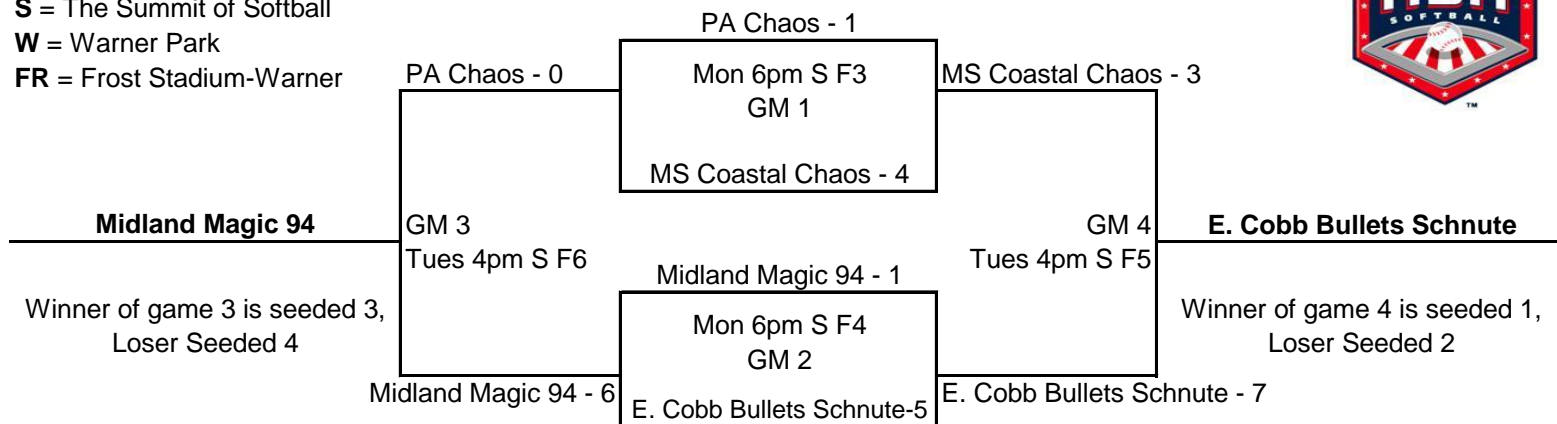

<u>Pool EE</u> Seed 1	Indy Dreams	Seed 3	WI Firebirds 95
Seed 2	TX Blaze White	Seed 4	OK Force 95

Pool FF

<u>Pool FF</u> Seed 1	KC Peppers	Seed 3	D-Bat Chambers
Seed 2	ATL Vipers Prance	Seed 4	Island Athletes

Pool GG

<u>Pool GG</u> Seed 1	Xtreme Elite Black	Seed 3	VA Shamrocks
Seed 2	Blaze	Seed 4	TN Mid South Predators

Pool HH

S = The Summit of Softball
W = Warner Park
FR = Frost Stadium-Warner

Pool HH Seed 1 **San Jose Sting Seed 3** **TX Glory Poole**
Seed 2 **MS Mid South Fusic Seed 4** **WA Hustle**

Pool II

Pool II Seed 1 **Team Indiana Seed 3** **TX Austin Storm**
Seed 2 **TN Fury 94 Seed 4** **MI Finesse Black**

Pool JJ

Pool JJ Seed 1 **Southern Force Arch Seed 3** **KY Southern Crush**
Seed 2 **Stealers Gold Seed 4** **San Jose Lady Sharks**

Pool KK

S = The Summit of Softball

W = Warner Park

FR = Frost Stadium-Warner

**Pool KK Seed 1
Seed 2**

**E. Cobb Bullets Schnute Seed 3
MS Coastal Chaos Seed 4**

**Midland Magic 94
PA Chaos**

Pool LL