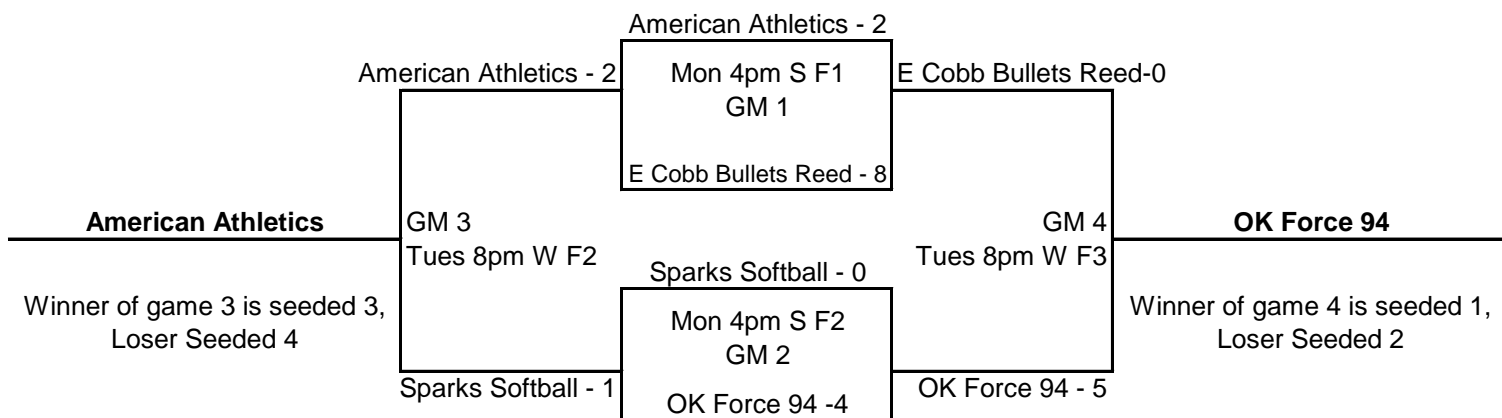

Pool Y

S = The Summit of Softball
 W = Warner Park
 FR = Frost Stadium-Warner

VA Richmond Ruckus Teal-2

Pool Y Seed 1	TX Blaze Lindsay	Seed 3	Richmond Ruckus Teal
Seed 2	MI Compuware	Seed 4	Strike Force

Pool Z

Pool Z Seed 1	S. Force Thomas	Seed 3	OK Diamond Girls
Seed 2	WI Bandits Red	Seed 4	PA HH Banshees

Pool AA

Pool AA Seed 1	The Next Level	Seed 3	Oveido Blaze
Seed 2	GA Impact Strother	Seed 4	OK Elite

Pool BB

S = The Summit of Softball
 W = Warner Park
 FR = Frost Stadium-Warner

Pool BB Seed 1
Seed 2

OK Tulsa Eagles Seed 3
Valley Extreme Heverly Seed 4

TX Elite Bancroft
USA Elite Cherry

Pool CC

Pool CC Seed 1
Seed 2

OK Force 94 Seed 3
E Cobb Bullets Reed Seed 4

American Athletics
Sparks Softball

Pool DD

Pool DD Seed 1
Seed 2

E. Cobb Bullets Palazzo Seed 3
MD Magic Elite Seed 4

TX Bombers White
Vancouver Angels

Pool EE

S = The Summit of Softball
W = Warner Park
FR = Frost Stadium-Warner