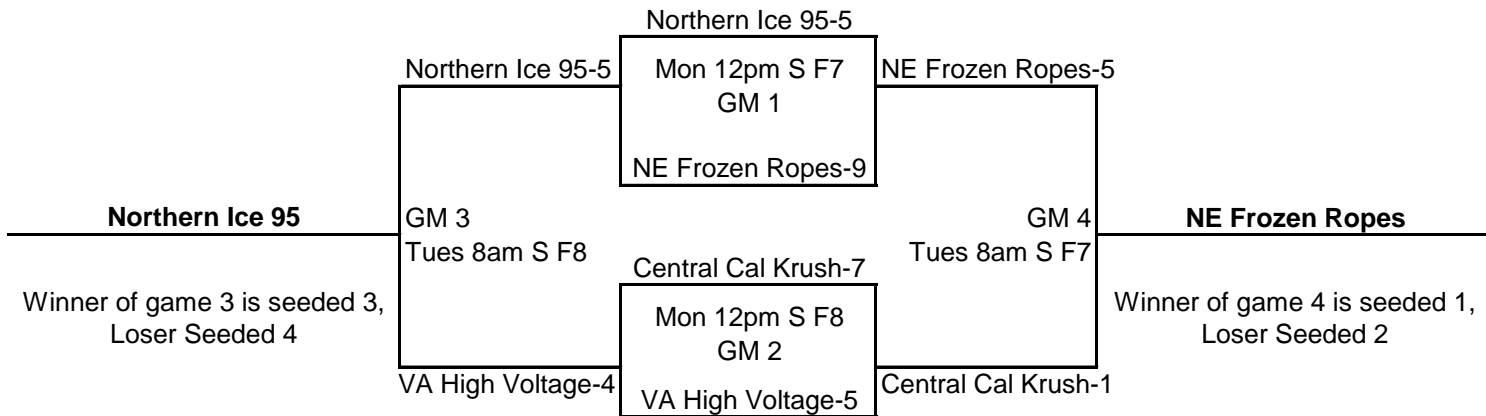

Pool N

Pool N Seed 1	Quicksilver Seed 3	AR Xtreme Seed 2
Xtreme Elite Purple	Seed 4	WI Kenosha Cyclones

Pool O

Pool O Seed 1	Team N Florida Seed 3	CA Breeze Seed 2
BNGSA Avantis	Seed 4	MO Originals Herrington

Pool P

S = The Summit of Softball
W = Warner Park
FR = Frost Stadium-Warner

<u>Pool P</u> Seed 1	W S Training Acad.	Seed 3	St Louis Angels-Fowle
Seed 2	CC Express	Seed 4	WC Explosion

Pool Q

<u>Pool Q</u> Seed 1	Demarini Zephyrs	Seed 3	OR Blaze - 94
Seed 2	SD Renegades Lab	Seed 4	Indy Edge

Pool R

<u>Pool R</u> Seed 1	NE Frozen Ropes	Seed 3	Northern Ice 95
Seed 2	CC Krush	Seed 4	VA High Voltage

Pool S

S = The Summit of Softball
W = Warner Park
FR = Frost Stadium-Warner

<u>Pool S</u> Seed 1	Huntsville Sparks	Seed 3	Pittsburgh Predators
Seed 2	OR Panthers	Seed 4	Heart of Ohio Explosion

Pool T

<u>Pool T</u> Seed 1	OK Starz	Seed 3	San Diego Rowdies
Seed 2	Worth Prospects Taylor	Seed 4	Warrington Blue Thunder

Pool U

<u>Pool U</u> Seed 1	Sluggers	Seed 3	NE Sizzle
Seed 2	Tuff-E-Nuff	Seed 4	ATL Vipers Giles