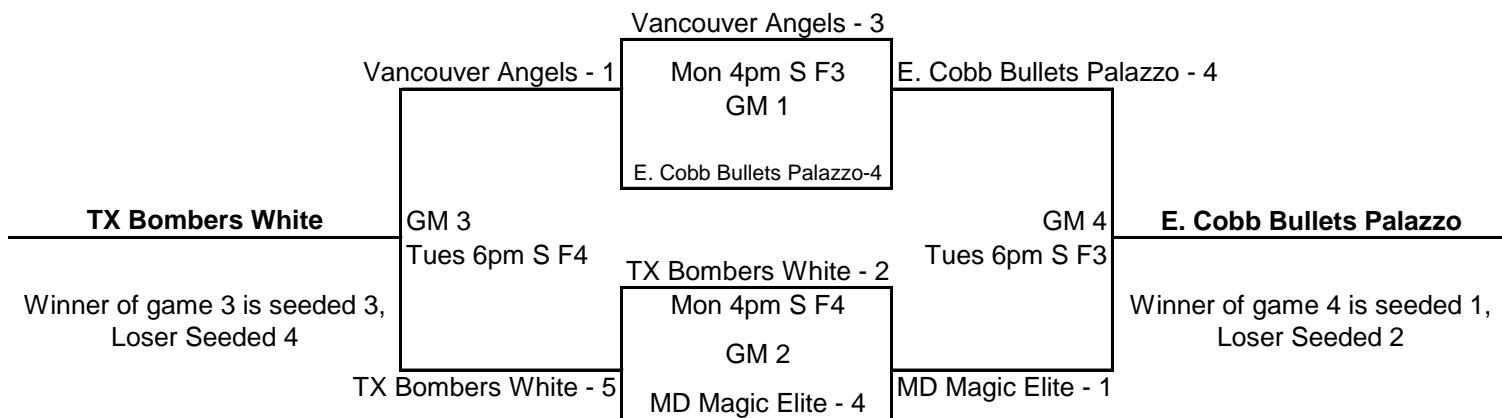

Pool Z Seed 1	S. Force Thomas	Seed 3	OK Diamond Girls
Seed 2	WI Bandits Red	Seed 4	PA HH Banshees

Pool AA

Pool AA Seed 1	The Next Level	Seed 3	Oveido Blaze
Seed 2	GA Impact Strother	Seed 4	OK Elite

Pool BB

S = The Summit of Softball
 W = Warner Park
 FR = Frost Stadium-Warner

Pool BB Seed 1
Seed 2

OK Tulsa Eagles Seed 3
Valley Extreme Heverly Seed 4

TX Elite Bancroft
USA Elite Cherry

Pool CC

Pool CC Seed 1
Seed 2

OK Force 94 Seed 3
E Cobb Bullets Reed Seed 4

American Athletics
Sparks Softball

Pool DD

Pool DD Seed 1
Seed 2

E. Cobb Bullets Palazzo Seed 3
MD Magic Elite Seed 4

TX Bombers White
Vancouver Angels

Pool EE

S = The Summit of Softball
W = Warner Park
FR = Frost Stadium-Warner