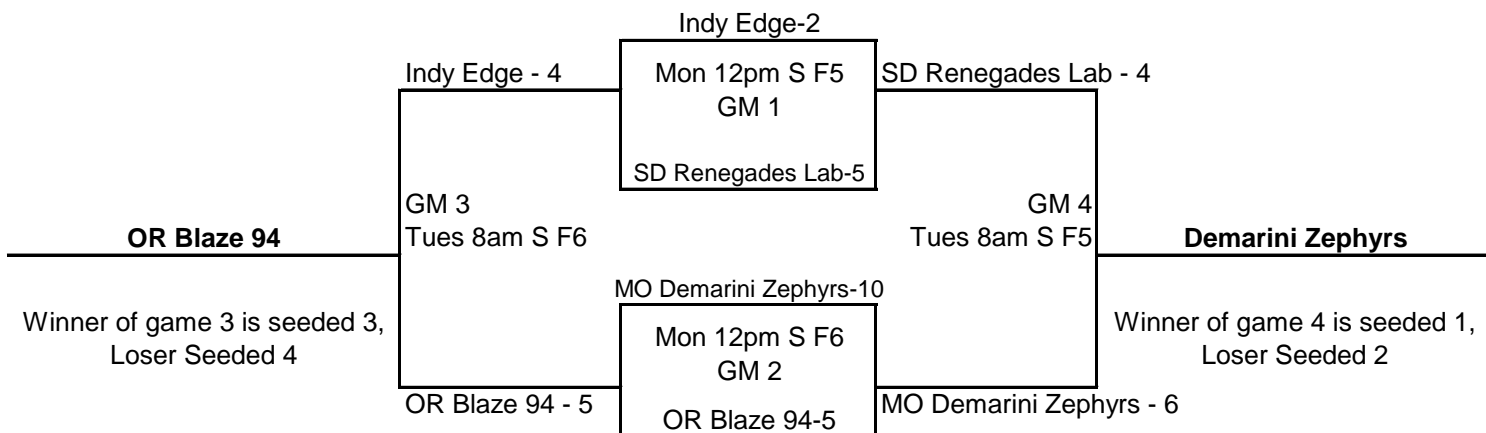

Pool N

Pool N Seed 1	Quicksilver Seed 3	AR Xtreme Seed 2
Xtreme Elite Purple	Seed 4	WI Kenosha Cyclones

Pool O

Pool O Seed 1	Team N Florida Seed 3	CA Breeze Seed 2
BNGSA Avantis	Seed 4	MO Originals Herrington

Pool P

S = The Summit of Softball
W = Warner Park
FR = Frost Stadium-Warner

<u>Pool P</u> Seed 1	W S Training Acad.	Seed 3	St Louis Angels-Fowle
Seed 2	CC Express	Seed 4	WC Explosion

Pool Q

<u>Pool Q</u> Seed 1	Demarini Zephyrs	Seed 3	OR Blaze - 94
Seed 2	SD Renegades Lab	Seed 4	Indy Edge

Pool R

<u>Pool R</u> Seed 1	NE Frozen Ropes	Seed 3	Northern Ice 95
Seed 2	CC Krush	Seed 4	VA High Voltage

Pool S

S = The Summit of Softball
W = Warner Park
FR = Frost Stadium-Warner

<u>Pool S</u> Seed 1	Huntsville Sparks	Seed 3	Pittsburgh Predators
Seed 2	OR Panthers	Seed 4	Heart of Ohio Explosion

Pool T

<u>Pool T</u> Seed 1	OK Starz	Seed 3	San Diego Rowdies
Seed 2	Worth Prospects Taylor	Seed 4	Warrington Blue Thunder

Pool U

<u>Pool U</u> Seed 1	Sluggers	Seed 3	NE Sizzle
Seed 2	Tuff-E-Nuff	Seed 4	ATL Vipers Giles