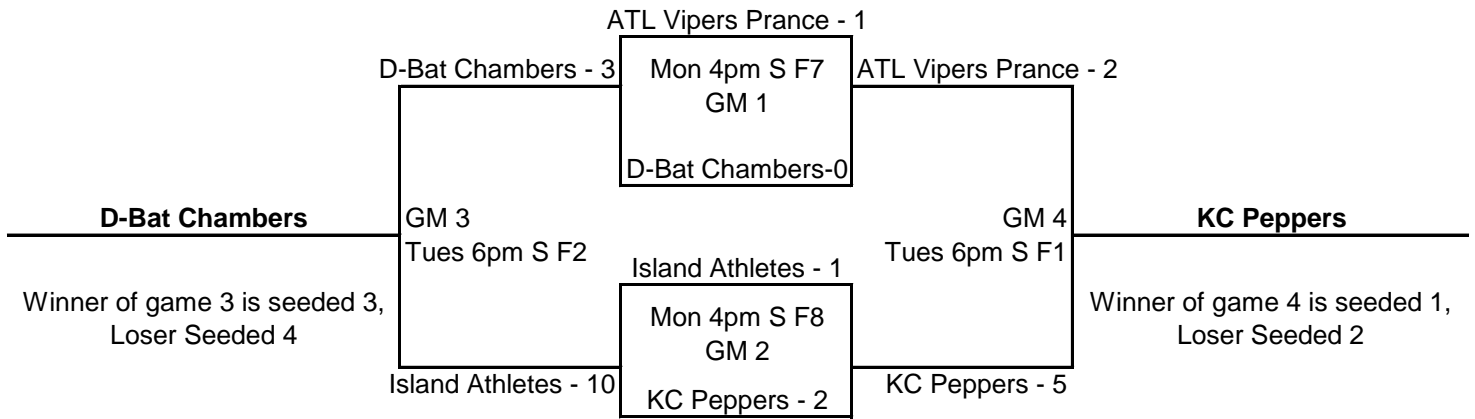

Pool Z Seed 1	S. Force Thomas	Seed 3	OK Diamond Girls
Seed 2	WI Bandits Red	Seed 4	PA HH Banshees

Pool AA

Pool AA Seed 1	The Next Level	Seed 3	Oveido Blaze
Seed 2	GA Impact Strother	Seed 4	OK Elite

Pool BB

S = The Summit of Softball
 W = Warner Park
 FR = Frost Stadium-Warner

Pool BB Seed 1
Seed 2

OK Tulsa Eagles Seed 3
Valley Extreme Heverly Seed 4

TX Elite Bancroft
USA Elite Cherry

Pool CC

Pool CC Seed 1
Seed 2

OK Force 94 Seed 3
E Cobb Bullets Reed Seed 4

American Athletics
Sparks Softball

Pool DD

Pool DD Seed 1
Seed 2

E. Cobb Bullets Palazzo Seed 3
MD Magic Elite Seed 4

TX Bombers White
Vancouver Angels

Pool EE

S = The Summit of Softball
W = Warner Park
FR = Frost Stadium-Warner

<u>Pool EE</u> Seed 1	Indy Dreams	Seed 3	WI Firebirds 95
Seed 2	TX Blaze White	Seed 4	OK Force 95

Pool FF

<u>Pool FF</u> Seed 1	KC Peppers	Seed 3	D-Bat Chambers
Seed 2	ATL Vipers Prance	Seed 4	Island Athletes