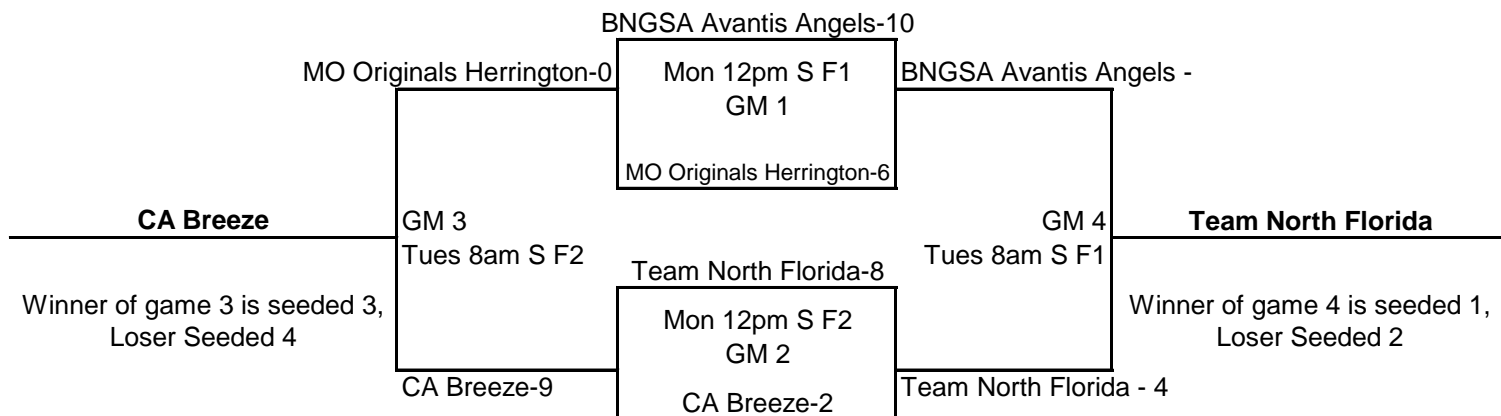

Pool I

Pool I Seed 1	MN Renegades Gallag	Seed 3	MC Madness Black
Seed 2	IN Shockwaves	Seed 4	Corona Angels

Pool J

S = The Summit of Softball
W = Warner Park
FR = Frost Stadium-Warner

Pool J Seed 1
Seed 2

Indy Gators **Seed 3**
TN Germantown Red **Seed 4**

TN Frost Falcons Red
AZ Thundercats

Pool K

Pool K Seed 1
Seed 2

TN Fury 95 **Seed 3**
Midland Magic Red **Seed 4**

Cal Cruisers
Sneaky Cleats Mean Green

Pool L

Pool L Seed 1
Seed 2

MN Sting 94 **Seed 3**
Chatt Cyclones **Seed 4**

Gold Coast Hurricanes
NJ Intensity

Pool M

S = The Summit of Softball
W = Warner Park
FR = Frost Stadium-Warner

Pool M Seed 1	All Am. Sports Acad. Seed 3	IL Rockers Mo Seed 2
CO Crush	Seed 4	MN Irish Gold

Pool N

Pool N Seed 1	Quicksilver Seed 3	AR Xtreme Seed 2
Xtreme Elite Purple	Seed 4	WI Kenosha Cyclones

Pool O

Pool O Seed 1	Team N Florida Seed 3	CA Breeze Seed 2
BNGSA Avantis	Seed 4	MO Originals Herrington