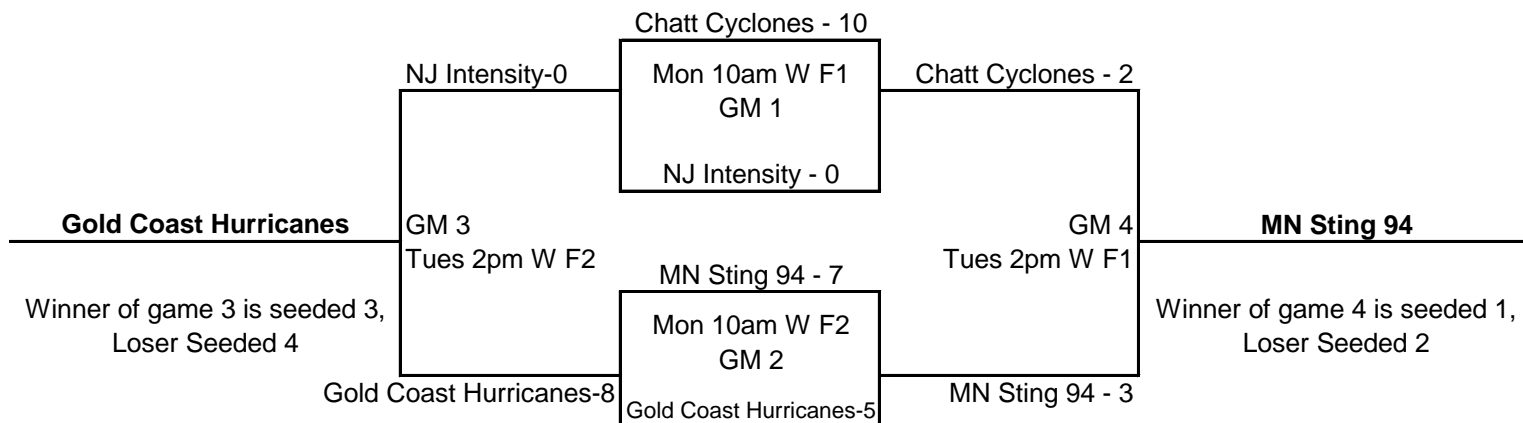

Pool G

S = The Summit of Softball
W = Warner Park
FR = Frost Stadium-Warner

Pool G Seed 1	OH Tidalwaves 94	Seed 3	TX Sudden Impact
Seed 2	MN Sting 95	Seed 4	AL Twisters 95

Pool H

Pool H Seed 1	TX Aces Express	Seed 3	NC Comets Teal
Seed 2	MI Lookouts	Seed 4	NY TC Tremors

Pool I

Pool I Seed 1	MN Renegades Gallag	Seed 3	MC Madness Black
Seed 2	IN Shockwaves	Seed 4	Corona Angels

Pool J

S = The Summit of Softball
W = Warner Park
FR = Frost Stadium-Warner

Pool J Seed 1
Seed 2

Indy Gators **Seed 3**
TN Germantown Red **Seed 4**

TN Frost Falcons Red
AZ Thundercats

Pool K

Pool K Seed 1
Seed 2

TN Fury 95 **Seed 3**
Midland Magic Red **Seed 4**

Cal Cruisers
Sneaky Cleats Mean Green

Pool L

Pool L Seed 1
Seed 2

MN Sting 94 **Seed 3**
Chatt Cyclones **Seed 4**

Gold Coast Hurricanes
NJ Intensity

Pool M

S = The Summit of Softball
W = Warner Park
FR = Frost Stadium-Warner

Pool M Seed 1	All Am. Sports Acad. Seed 3	IL Rockers Mo Seed 2
CO Crush	Seed 4	MN Irish Gold