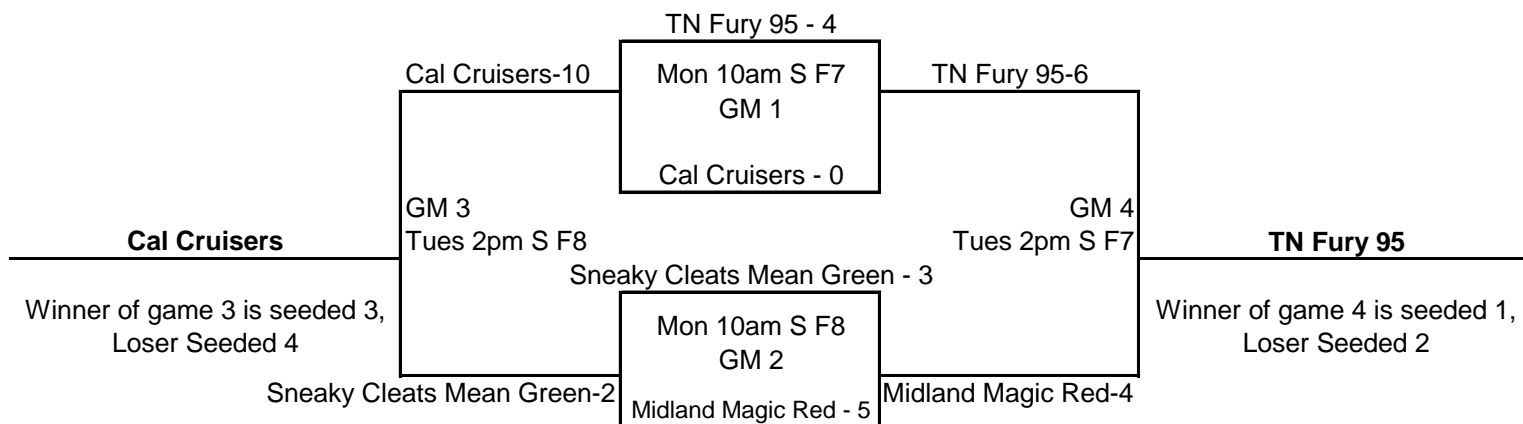

Pool C

Pool C Seed 1	High Intensity	Seed 3	MN Renegades '94
Seed 2	Salt Lake Pegasus	Seed 4	MI Great Lakes Lightning

Pool D

S = The Summit of Softball

W = Warner Park

FR = Frost Stadium-Warner

Pool E

Pool F

Pool G

S = The Summit of Softball
W = Warner Park
FR = Frost Stadium-Warner

Pool G Seed 1	OH Tidalwaves 94	Seed 3	TX Sudden Impact
Seed 2	MN Sting 95	Seed 4	AL Twisters 95

Pool H

Pool H Seed 1	TX Aces Express	Seed 3	NC Comets Teal
Seed 2	MI Lookouts	Seed 4	NY TC Tremors

Pool I

Pool I Seed 1	MN Renegades Gallag	Seed 3	MC Madness Black
Seed 2	IN Shockwaves	Seed 4	Corona Angels

Pool J

S = The Summit of Softball
W = Warner Park
FR = Frost Stadium-Warner

Pool J Seed 1
Seed 2

Indy Gators **Seed 3**
TN Germantown Red **Seed 4**

TN Frost Falcons Red
AZ Thundercats

Pool K

Pool K Seed 1
Seed 2

TN Fury 95 **Seed 3**
Midland Magic Red **Seed 4**

Cal Cruisers
Sneaky Cleats Mean Green

Pool L

Pool L Seed 1
Seed 2

MN Sting 94 **Seed 3**
Chatt Cyclones **Seed 4**