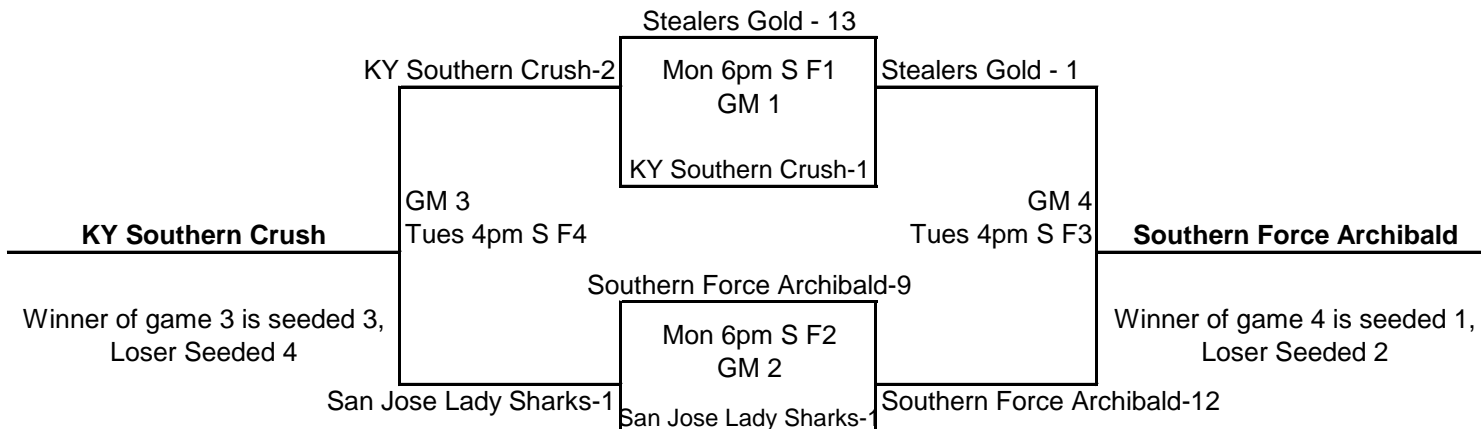

OK Force 94 Seed 3
E Cobb Bullets Reed Seed 4

American Athletics
Sparks Softball

Pool DD

Pool DD Seed 1
Seed 2

E. Cobb Bullets Palazzo Seed 3
MD Magic Elite Seed 4

TX Bombers White
Vancouver Angels

Pool EE

S = The Summit of Softball
W = Warner Park
FR = Frost Stadium-Warner

<u>Pool EE</u> Seed 1	Indy Dreams	Seed 3	WI Firebirds 95
Seed 2	TX Blaze White	Seed 4	OK Force 95

Pool FF

<u>Pool FF</u> Seed 1	KC Peppers	Seed 3	D-Bat Chambers
Seed 2	ATL Vipers Prance	Seed 4	Island Athletes

Pool GG

<u>Pool GG</u> Seed 1	Xtreme Elite Black	Seed 3	VA Shamrocks
Seed 2	Blaze	Seed 4	TN Mid South Predators

Pool HH

S = The Summit of Softball
W = Warner Park
FR = Frost Stadium-Warner

Pool HH Seed 1 **San Jose Sting Seed 3** **TX Glory Poole**
Seed 2 **MS Mid South Fusic Seed 4** **WA Hustle**

Pool II

Pool II Seed 1 **Team Indiana Seed 3** **TX Austin Storm**
Seed 2 **TN Fury 94 Seed 4** **MI Finesse Black**

Pool JJ

Pool JJ Seed 1 **Southern Force Arch Seed 3** **KY Southern Crush**
Seed 2 **Stealers Gold Seed 4** **San Jose Lady Sharks**