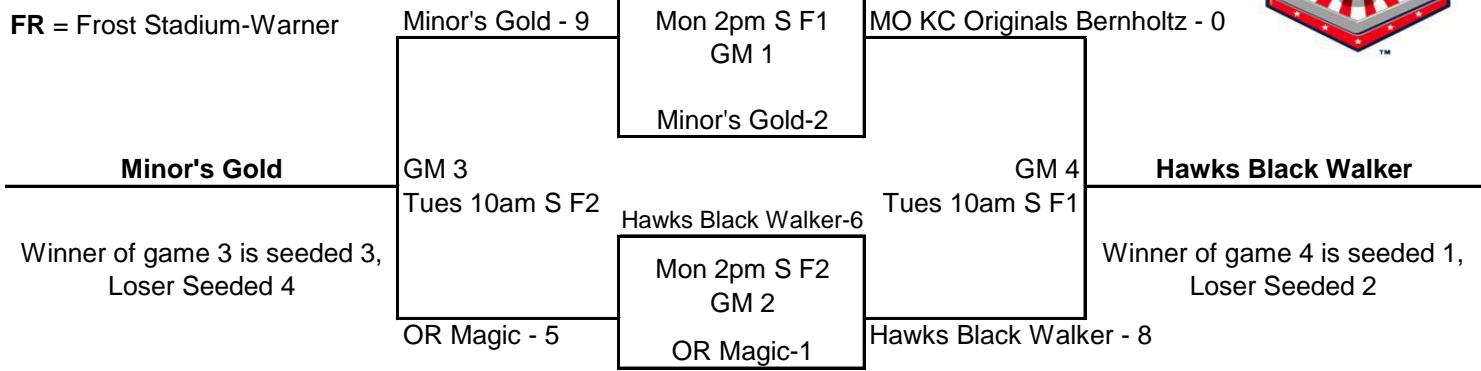

Pool R

<u>Pool R</u> Seed 1	NE Frozen Ropes	Seed 3	Northern Ice 95
Seed 2	CC Krush	Seed 4	VA High Voltage

Pool S

S = The Summit of Softball
W = Warner Park
FR = Frost Stadium-Warner

<u>Pool S</u> Seed 1	Huntsville Sparks	Seed 3	Pittsburgh Predators
Seed 2	OR Panthers	Seed 4	Heart of Ohio Explosion

Pool T

<u>Pool T</u> Seed 1	OK Starz	Seed 3	San Diego Rowdies
Seed 2	Worth Prospects Taylor	Seed 4	Warrington Blue Thunder

Pool U

<u>Pool U</u> Seed 1	Sluggers	Seed 3	NE Sizzle
Seed 2	Tuff-E-Nuff	Seed 4	ATL Vipers Giles

Pool V

S = The Summit of Softball
W = Warner Park
FR = Frost Stadium-Warner

MO KC Originals Bernholtz-4

Pool V Seed 1
Seed 2

Hawks Black Walker Seed 3
KC Originals Seed 4

Minor's Gold
OR Magic

Pool W

SC Elite Pack-4

Pool W Seed 1
Seed 2

SC Elite Pack Seed 3
VA Lady Titans Seed 4

Fresno Force
KC Extreme

Pool X

East Cobb Bullets Walters-3

Pool X Seed 1
Seed 2

EC Bullets Walters Seed 3
Nor Cal Legends Seed 4

MD Stars
Houston Power