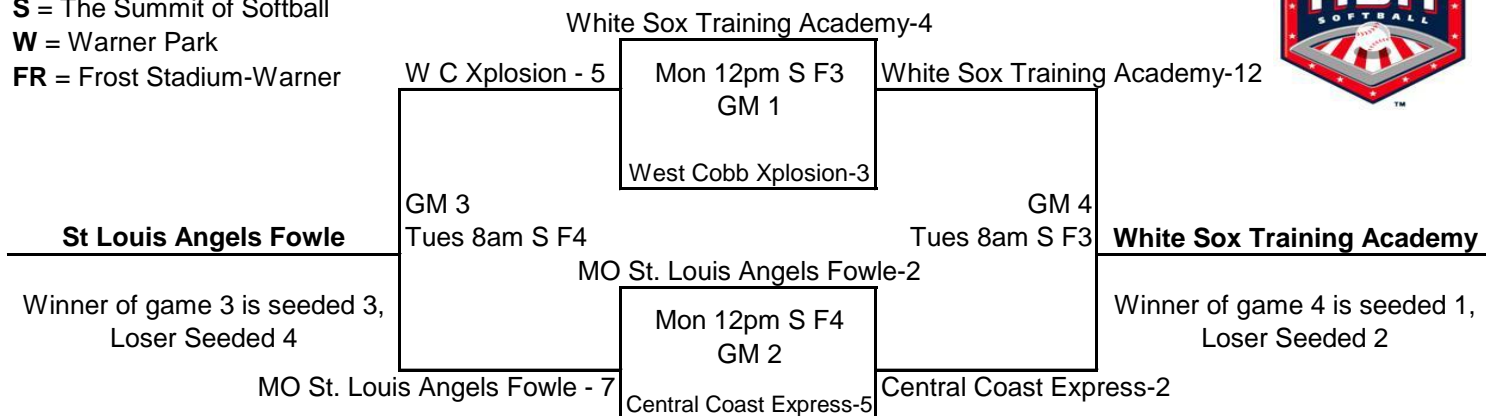

Pool I

Pool I Seed 1	MN Renegades Gallag	Seed 3	MC Madness Black
Seed 2	IN Shockwaves	Seed 4	Corona Angels

Pool J

S = The Summit of Softball
W = Warner Park
FR = Frost Stadium-Warner

Pool J Seed 1
Seed 2

Indy Gators **Seed 3**
TN Germantown Red **Seed 4**

Gold Coast Hurricanes
NJ Intensity

Pool M

S = The Summit of Softball
W = Warner Park
FR = Frost Stadium-Warner

Pool M Seed 1	All Am. Sports Acad. Seed 3	IL Rockers Mo Seed 2
CO Crush	Seed 4	MN Irish Gold

Pool N

Pool N Seed 1	Quicksilver Seed 3	AR Xtreme Seed 2
Xtreme Elite Purple	Seed 4	WI Kenosha Cyclones

Pool O

Pool O Seed 1	Team N Florida Seed 3	CA Breeze Seed 2
BNGSA Avantis	Seed 4	MO Originals Herrington

Pool P

S = The Summit of Softball
W = Warner Park
FR = Frost Stadium-Warner

<u>Pool P</u> Seed 1	W S Training Acad.	Seed 3	St Louis Angels-Fowle
Seed 2	CC Express	Seed 4	WC Explosion

Pool Q

<u>Pool Q</u> Seed 1	Demarini Zephyrs	Seed 3	OR Blaze - 94
Seed 2	SD Renegades Lab	Seed 4	Indy Edge