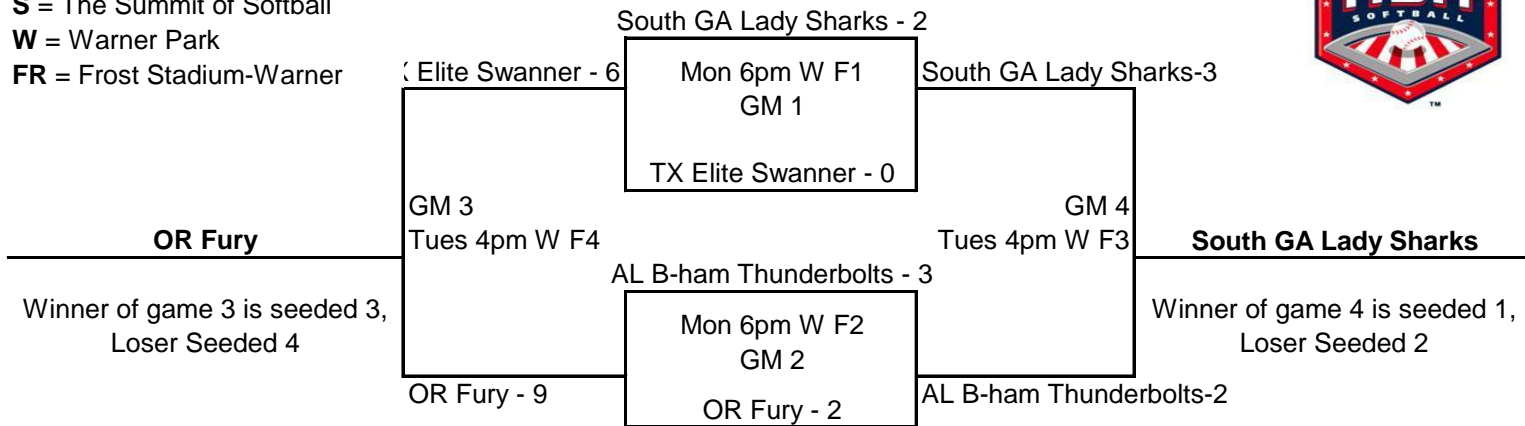

Pool II

Pool II Seed 1 **Team Indiana Seed 3** **TX Austin Storm**
Seed 2 **TN Fury 94 Seed 4** **MI Finesse Black**

Pool JJ

Pool JJ Seed 1 **Southern Force Arch Seed 3** **KY Southern Crush**
Seed 2 **Stealers Gold Seed 4** **San Jose Lady Sharks**

Pool KK

S = The Summit of Softball

W = Warner Park

FR = Frost Stadium-Warner

**Pool KK Seed 1
Seed 2**

**E. Cobb Bullets Schnute Seed 3
MS Coastal Chaos Seed 4**

**Midland Magic 94
PA Chaos**

Pool LL

**Pool LL Seed 1
Seed 2**

**Chattanooga Force Seed 3
SD Mystic Seed 4**

**OH Classics Black
MI Force**

Pool MM

**Pool MM Seed 1
Seed 2**

**B-ham Vipers Seed 3
OR Blaze 95 Seed 4**

**SD Renegades Acquire
Canonsburg Lady Knights**

Pool NN

S = The Summit of Softball
W = Warner Park
FR = Frost Stadium-Warner

Pool NN Seed 1
Seed 2

South GA Lady Sharks Seed 3
AL B-ham Thunderbolt Seed 4

OR Fury
TX Elite Swanner

Pool OO

Pool OO Seed 1
Seed 2