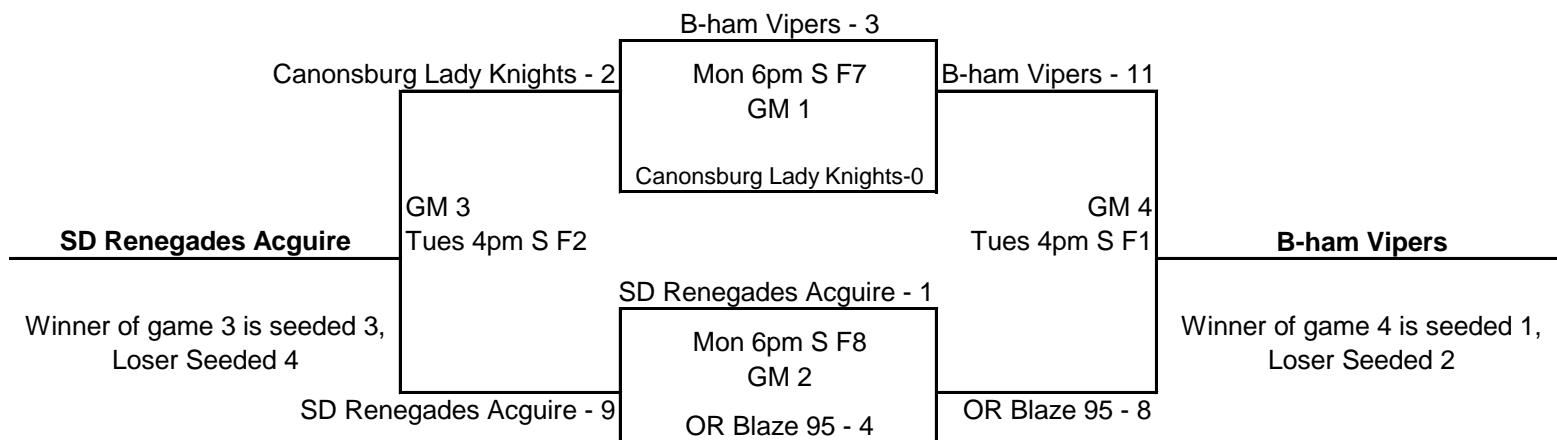

Pool GG

<u>Pool GG</u> Seed 1	Xtreme Elite Black	Seed 3	VA Shamrocks
Seed 2	Blaze	Seed 4	TN Mid South Predators

Pool HH

S = The Summit of Softball
W = Warner Park
FR = Frost Stadium-Warner

Pool HH Seed 1 **San Jose Sting Seed 3** **TX Glory Poole**
Seed 2 **MS Mid South Fusic Seed 4** **WA Hustle**

Pool II

Pool II Seed 1 **Team Indiana Seed 3** **TX Austin Storm**
Seed 2 **TN Fury 94 Seed 4** **MI Finesse Black**

Pool JJ

Pool JJ Seed 1 **Southern Force Arch Seed 3** **KY Southern Crush**
Seed 2 **Stealers Gold Seed 4** **San Jose Lady Sharks**

Pool KK

S = The Summit of Softball

W = Warner Park

FR = Frost Stadium-Warner

**Pool KK Seed 1
Seed 2**

**E. Cobb Bullets Schnute Seed 3
MS Coastal Chaos Seed 4**

**Midland Magic 94
PA Chaos**

Pool LL

**Pool LL Seed 1
Seed 2**

**Chattanooga Force Seed 3
SD Mystic Seed 4**

**OH Classics Black
MI Force**

Pool MM

**Pool MM Seed 1
Seed 2**

**B-ham Vipers Seed 3
OR Blaze 95 Seed 4**

**SD Renegades Acquire
Canonsburg Lady Knights**