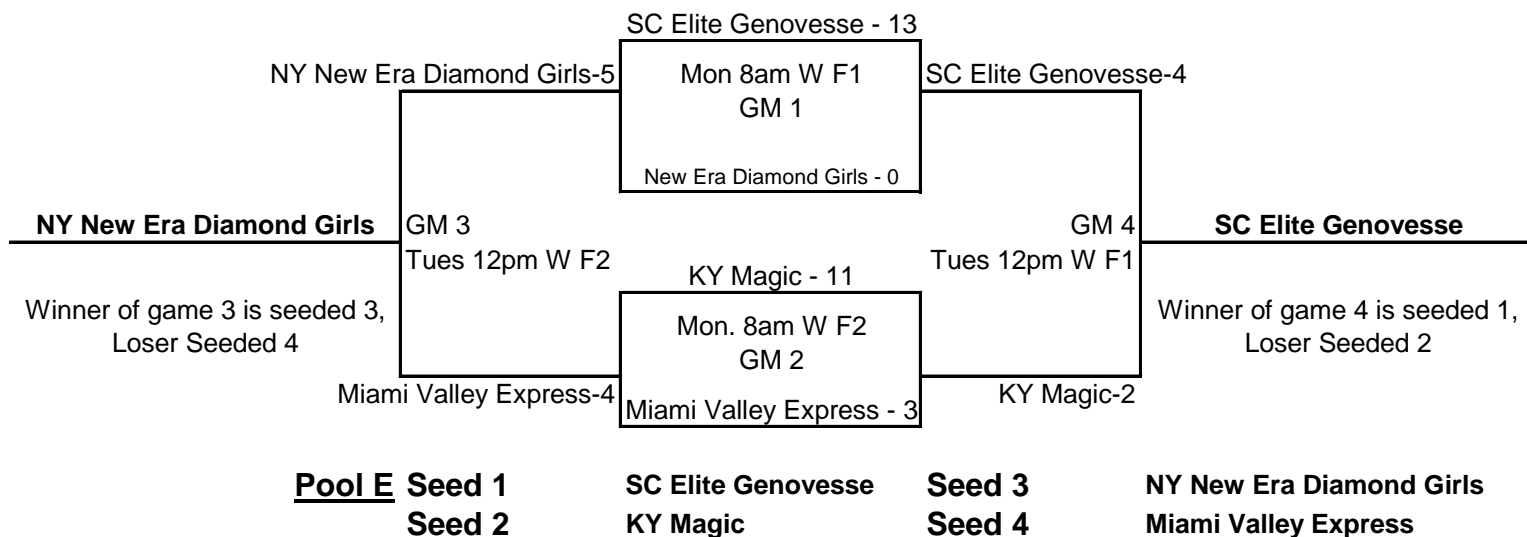

Pool A

S = The Summit of Softball
W = Warner Park
FR = Frost Stadium-Warner

Pool A Seed 1	TX ALS Kruzers Gold	Seed 3	OH Sapphires
Seed 2	GA Stealth	Seed 4	NJ Pride Gold

Pool B

Pool B Seed 1	OH Cincy Doom	Seed 3	VA Richmond Ruckus Elite
Seed 2	Impact Fastpitch	Seed 4	NJ West Windsor Wildcats

Pool C

Pool C Seed 1	High Intensity	Seed 3	MN Renegades '94
Seed 2	Salt Lake Pegasus	Seed 4	MI Great Lakes Lightning

Pool D

S = The Summit of Softball

W = Warner Park

FR = Frost Stadium-Warner

Pool E

Pool F

Pool G

S = The Summit of Softball
W = Warner Park
FR = Frost Stadium-Warner

Pool G Seed 1	OH Tidalwaves 94	Seed 3	TX Sudden Impact
Seed 2	MN Sting 95	Seed 4	AL Twisters 95

Pool H

Pool H Seed 1	TX Aces Express	Seed 3	NC Comets Teal
Seed 2	MI Lookouts	Seed 4	NY TC Tremors

Pool I

Pool I Seed 1	MN Renegades Gallag	Seed 3	MC Madness Black
Seed 2	IN Shockwaves	Seed 4	Corona Angels

Pool J

S = The Summit of Softball
W = Warner Park
FR = Frost Stadium-Warner

Pool J Seed 1
Seed 2

Indy Gators **Seed 3**
TN Germantown Red **Seed 4**