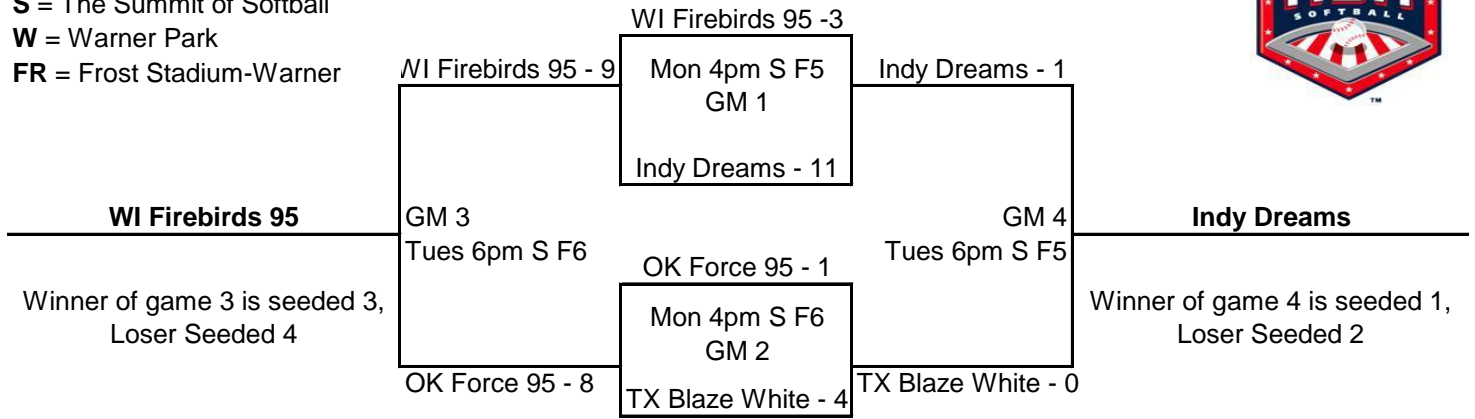

Pool Z Seed 1	S. Force Thomas	Seed 3	OK Diamond Girls
Seed 2	WI Bandits Red	Seed 4	PA HH Banshees

Pool AA

Pool AA Seed 1	The Next Level	Seed 3	Oveido Blaze
Seed 2	GA Impact Strother	Seed 4	OK Elite

Pool BB

S = The Summit of Softball
 W = Warner Park
 FR = Frost Stadium-Warner

Pool BB Seed 1
Seed 2

OK Tulsa Eagles Seed 3
Valley Extreme Heverly Seed 4

TX Elite Bancroft
USA Elite Cherry

Pool CC

Pool CC Seed 1
Seed 2

OK Force 94 Seed 3
E Cobb Bullets Reed Seed 4

American Athletics
Sparks Softball

Pool DD

Pool DD Seed 1
Seed 2

E. Cobb Bullets Palazzo Seed 3
MD Magic Elite Seed 4

TX Bombers White
Vancouver Angels

Pool EE

S = The Summit of Softball
W = Warner Park
FR = Frost Stadium-Warner

<u>Pool EE</u> Seed 1	Indy Dreams	Seed 3	WI Firebirds 95
Seed 2	TX Blaze White	Seed 4	OK Force 95

Pool FF

<u>Pool FF</u> Seed 1	KC Peppers	Seed 3	D-Bat Chambers
Seed 2	ATL Vipers Prance	Seed 4	Island Athletes