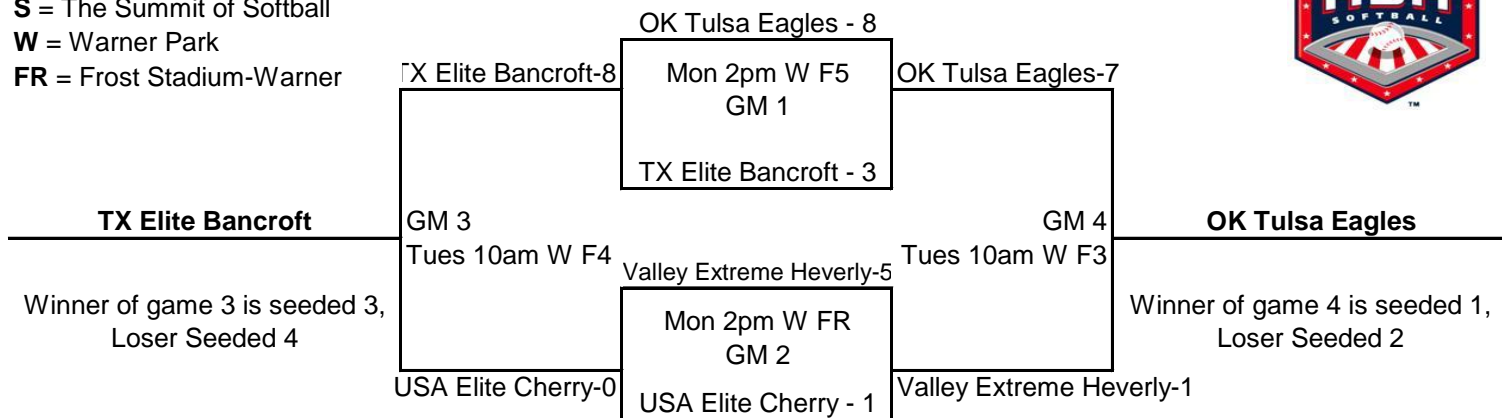

Pool Y

S = The Summit of Softball
 W = Warner Park
 FR = Frost Stadium-Warner

VA Richmond Ruckus Teal-2

Pool Y Seed 1	TX Blaze Lindsay	Seed 3	Richmond Ruckus Teal
Seed 2	MI Compuware	Seed 4	Strike Force

Pool Z

Pool Z Seed 1	S. Force Thomas	Seed 3	OK Diamond Girls
Seed 2	WI Bandits Red	Seed 4	PA HH Banshees

Pool AA

Pool AA Seed 1	The Next Level	Seed 3	Oveido Blaze
Seed 2	GA Impact Strother	Seed 4	OK Elite

Pool BB

S = The Summit of Softball
 W = Warner Park
 FR = Frost Stadium-Warner

Pool BB Seed 1
Seed 2

OK Tulsa Eagles Seed 3
Valley Extreme Heverly Seed 4

TX Elite Bancroft
USA Elite Cherry

Pool CC

Pool CC Seed 1
Seed 2

OK Force 94 Seed 3
E Cobb Bullets Reed Seed 4

American Athletics
Sparks Softball

Pool DD

Pool DD Seed 1
Seed 2

E. Cobb Bullets Palazzo Seed 3
MD Magic Elite Seed 4

TX Bombers White
Vancouver Angels

Pool EE

S = The Summit of Softball
W = Warner Park
FR = Frost Stadium-Warner