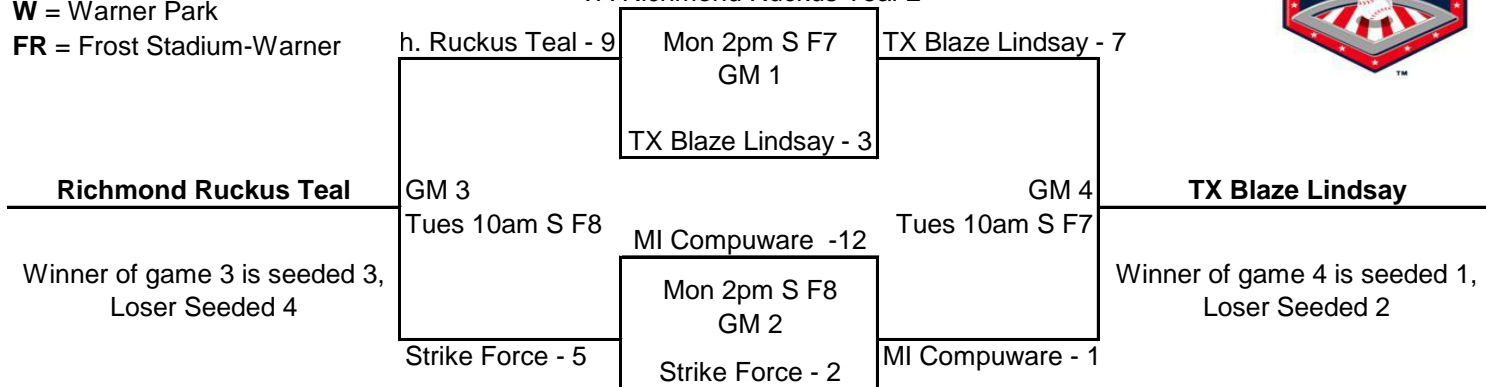

Pool T

<u>Pool T</u> Seed 1	OK Starz	Seed 3	San Diego Rowdies
Seed 2	Worth Prospects Taylor	Seed 4	Warrington Blue Thunder

Pool U

<u>Pool U</u> Seed 1	Sluggers	Seed 3	NE Sizzle
Seed 2	Tuff-E-Nuff	Seed 4	ATL Vipers Giles

Pool V

S = The Summit of Softball
W = Warner Park
FR = Frost Stadium-Warner

MO KC Originals Bernholtz-4

Pool V Seed 1
Seed 2

Hawks Black Walker Seed 3
KC Originals Seed 4

Minor's Gold
OR Magic

Pool W

SC Elite Pack-4

Pool W Seed 1
Seed 2

SC Elite Pack Seed 3
VA Lady Titans Seed 4

Fresno Force
KC Extreme

Pool X

East Cobb Bullets Walters-3

Pool X Seed 1
Seed 2

EC Bullets Walters Seed 3
Nor Cal Legends Seed 4

MD Stars
Houston Power

Pool Y

S = The Summit of Softball
 W = Warner Park
 FR = Frost Stadium-Warner

VA Richmond Ruckus Teal-2

Pool Y Seed 1	TX Blaze Lindsay	Seed 3	Richmond Ruckus Teal
Seed 2	MI Compuware	Seed 4	Strike Force

Pool Z