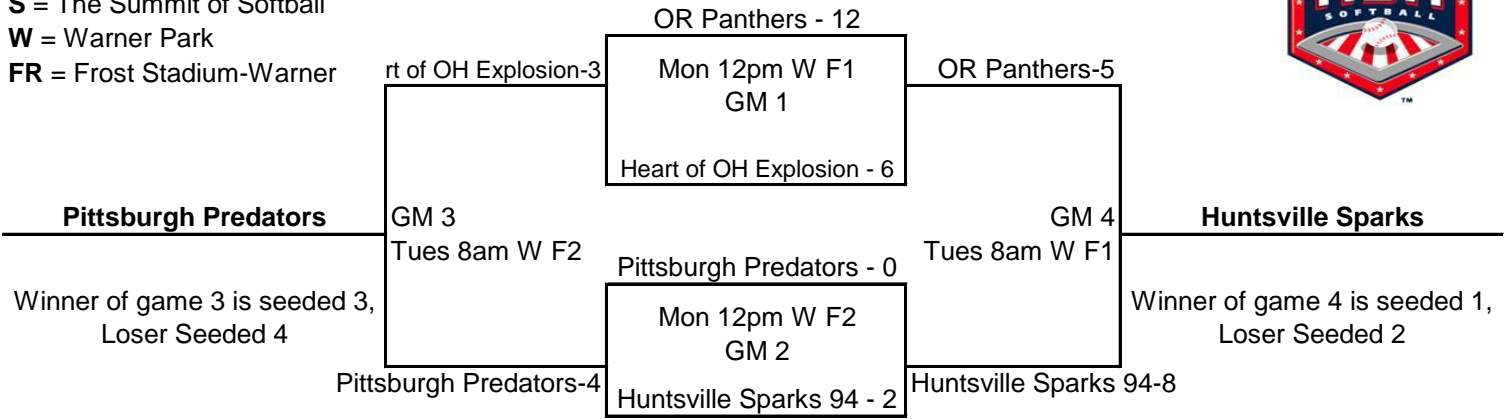

Pool P

S = The Summit of Softball
W = Warner Park
FR = Frost Stadium-Warner

<u>Pool P</u> Seed 1	W S Training Acad.	Seed 3	St Louis Angels-Fowle
Seed 2	CC Express	Seed 4	WC Explosion

Pool Q

<u>Pool Q</u> Seed 1	Demarini Zephyrs	Seed 3	OR Blaze - 94
Seed 2	SD Renegades Lab	Seed 4	Indy Edge

Pool R

<u>Pool R</u> Seed 1	NE Frozen Ropes	Seed 3	Northern Ice 95
Seed 2	CC Krush	Seed 4	VA High Voltage

Pool S

S = The Summit of Softball
W = Warner Park
FR = Frost Stadium-Warner

<u>Pool S</u> Seed 1	Huntsville Sparks	Seed 3	Pittsburgh Predators
Seed 2	OR Panthers	Seed 4	Heart of Ohio Explosion

Pool T

<u>Pool T</u> Seed 1	OK Starz	Seed 3	San Diego Rowdies
Seed 2	Worth Prospects Taylor	Seed 4	Warrington Blue Thunder

Pool U

<u>Pool U</u> Seed 1	Sluggers	Seed 3	NE Sizzle
Seed 2	Tuff-E-Nuff	Seed 4	ATL Vipers Giles

Pool V

S = The Summit of Softball
W = Warner Park
FR = Frost Stadium-Warner

MO KC Originals Bernholtz-4

Pool V Seed 1
Seed 2

Hawks Black Walker Seed 3
KC Originals Seed 4

Minor's Gold
OR Magic

Pool W

SC Elite Pack-4