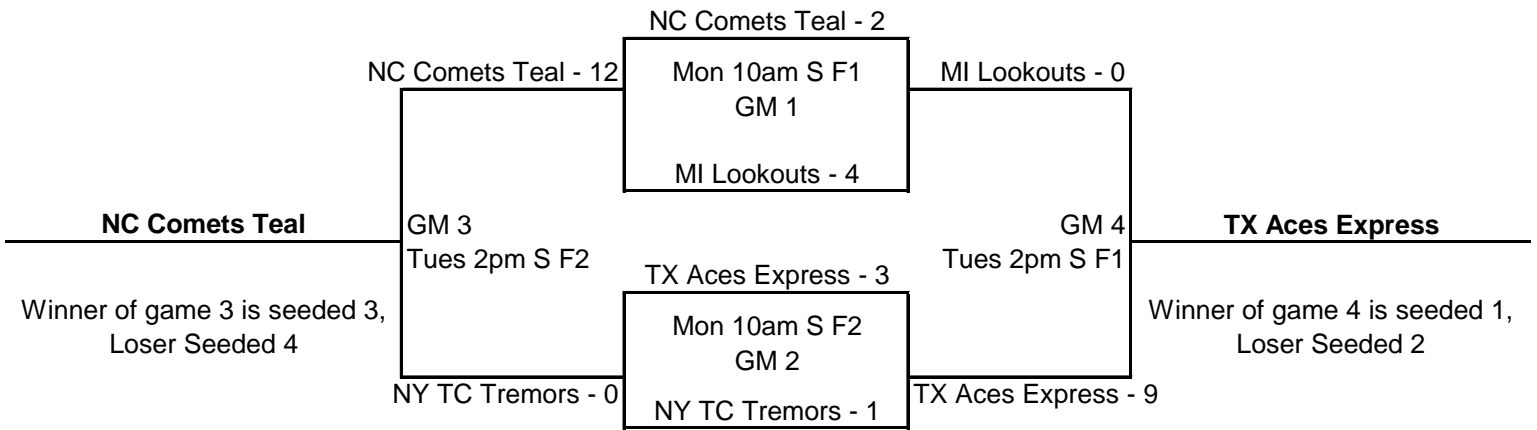

Pool A

S = The Summit of Softball
W = Warner Park
FR = Frost Stadium-Warner

Pool A Seed 1	TX ALS Kruzers Gold	Seed 3	OH Sapphires
Seed 2	GA Stealth	Seed 4	NJ Pride Gold

Pool B

Pool B Seed 1	OH Cincy Doom	Seed 3	VA Richmond Ruckus Elite
Seed 2	Impact Fastpitch	Seed 4	NJ West Windsor Wildcats

Pool C

Pool C Seed 1	High Intensity	Seed 3	MN Renegades '94
Seed 2	Salt Lake Pegasus	Seed 4	MI Great Lakes Lightning

Pool D

S = The Summit of Softball

W = Warner Park

FR = Frost Stadium-Warner

Pool E

Pool F

Pool G

S = The Summit of Softball
W = Warner Park
FR = Frost Stadium-Warner

Pool G Seed 1	OH Tidalwaves 94	Seed 3	TX Sudden Impact
Seed 2	MN Sting 95	Seed 4	AL Twisters 95

Pool H

Pool H Seed 1	TX Aces Express	Seed 3	NC Comets Teal
Seed 2	MI Lookouts	Seed 4	NY TC Tremors

Pool I

Pool I Seed 1	MN Renegades Gallag	Seed 3	MC Madness Black
Seed 2	IN Shockwaves	Seed 4	Corona Angels

Pool J

S = The Summit of Softball
W = Warner Park
FR = Frost Stadium-Warner

Pool J Seed 1
Seed 2

Indy Gators **Seed 3**
TN Germantown Red **Seed 4**