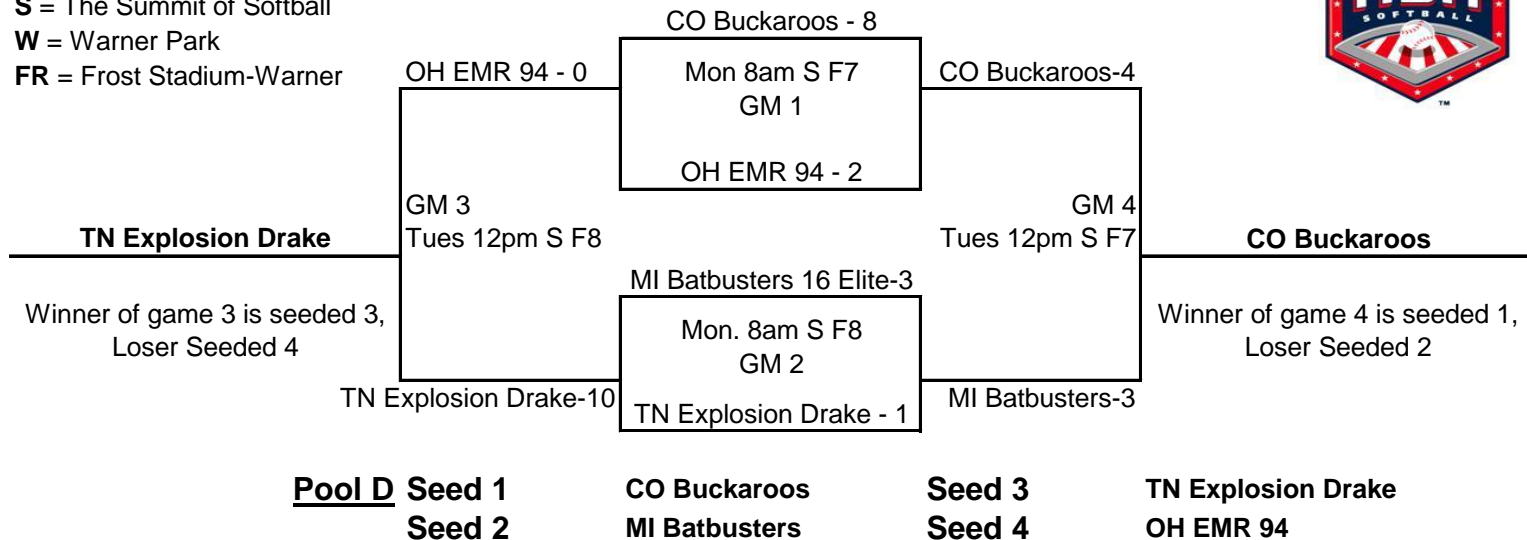

Pool A

S = The Summit of Softball
W = Warner Park
FR = Frost Stadium-Warner

Pool A Seed 1	TX ALS Kruzers Gold	Seed 3	OH Sapphires
Seed 2	GA Stealth	Seed 4	NJ Pride Gold

Pool B

Pool B Seed 1	OH Cincy Doom	Seed 3	VA Richmond Ruckus Elite
Seed 2	Impact Fastpitch	Seed 4	NJ West Windsor Wildcats

Pool C

Pool C Seed 1	High Intensity	Seed 3	MN Renegades '94
Seed 2	Salt Lake Pegasus	Seed 4	MI Great Lakes Lightning

Pool D

S = The Summit of Softball

W = Warner Park

FR = Frost Stadium-Warner

Pool E

Pool F

Pool G

S = The Summit of Softball
W = Warner Park
FR = Frost Stadium-Warner

Pool G Seed 1	OH Tidalwaves 94	Seed 3	TX Sudden Impact
Seed 2	MN Sting 95	Seed 4	AL Twisters 95

Pool H

Pool H Seed 1	TX Aces Express	Seed 3	NC Comets Teal
Seed 2	MI Lookouts	Seed 4	NY TC Tremors

Pool I

Pool I Seed 1	MN Renegades Gallag	Seed 3	MC Madness Black
Seed 2	IN Shockwaves	Seed 4	Corona Angels

Pool J

S = The Summit of Softball
W = Warner Park
FR = Frost Stadium-Warner

Pool J Seed 1
Seed 2

Indy Gators **Seed 3**
TN Germantown Red **Seed 4**