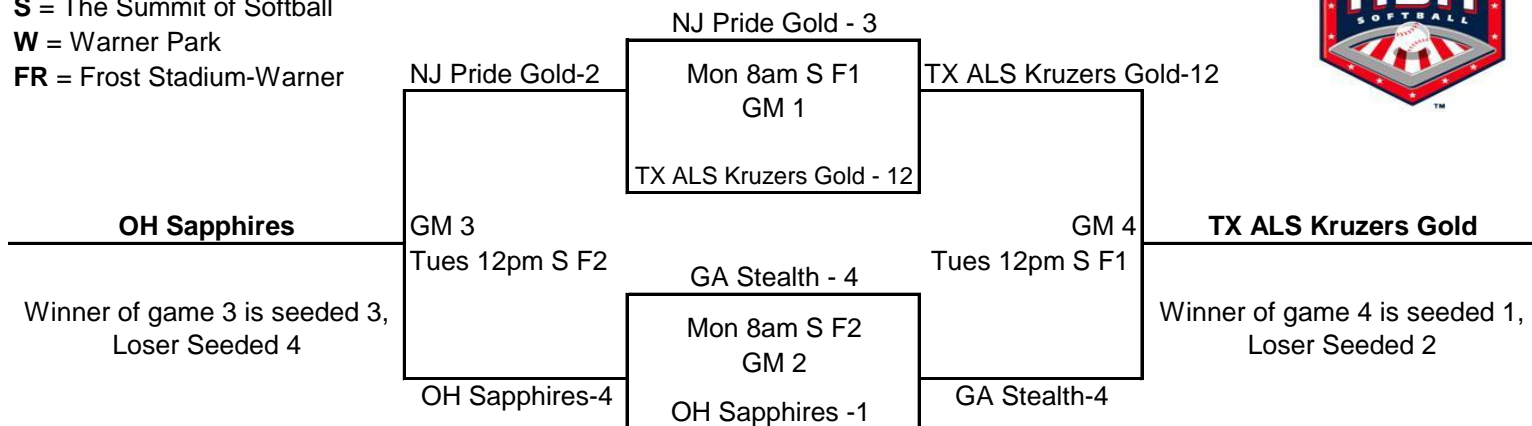

Pool A

S = The Summit of Softball
W = Warner Park
FR = Frost Stadium-Warner

Pool A Seed 1	TX ALS Kruzers Gold	Seed 3	OH Sapphires
Seed 2	GA Stealth	Seed 4	NJ Pride Gold

Pool B

Pool B Seed 1	OH Cincy Doom	Seed 3	VA Richmond Ruckus Elite
Seed 2	Impact Fastpitch	Seed 4	NJ West Windsor Wildcats

Pool C

Pool C Seed 1	High Intensity	Seed 3	MN Renegades '94
Seed 2	Salt Lake Pegasus	Seed 4	MI Great Lakes Lightning

Pool D

S = The Summit of Softball

W = Warner Park

FR = Frost Stadium-Warner

Pool E

Pool F

Pool G

S = The Summit of Softball
W = Warner Park
FR = Frost Stadium-Warner

Pool G Seed 1	OH Tidalwaves 94	Seed 3	TX Sudden Impact
Seed 2	MN Sting 95	Seed 4	AL Twisters 95

Pool H

Pool H Seed 1	TX Aces Express	Seed 3	NC Comets Teal
Seed 2	MI Lookouts	Seed 4	NY TC Tremors

Pool I

Pool I Seed 1	MN Renegades Gallag	Seed 3	MC Madness Black
Seed 2	IN Shockwaves	Seed 4	Corona Angels

Pool J

S = The Summit of Softball
W = Warner Park
FR = Frost Stadium-Warner

Pool J Seed 1
Seed 2

Indy Gators **Seed 3**
TN Germantown Red **Seed 4**