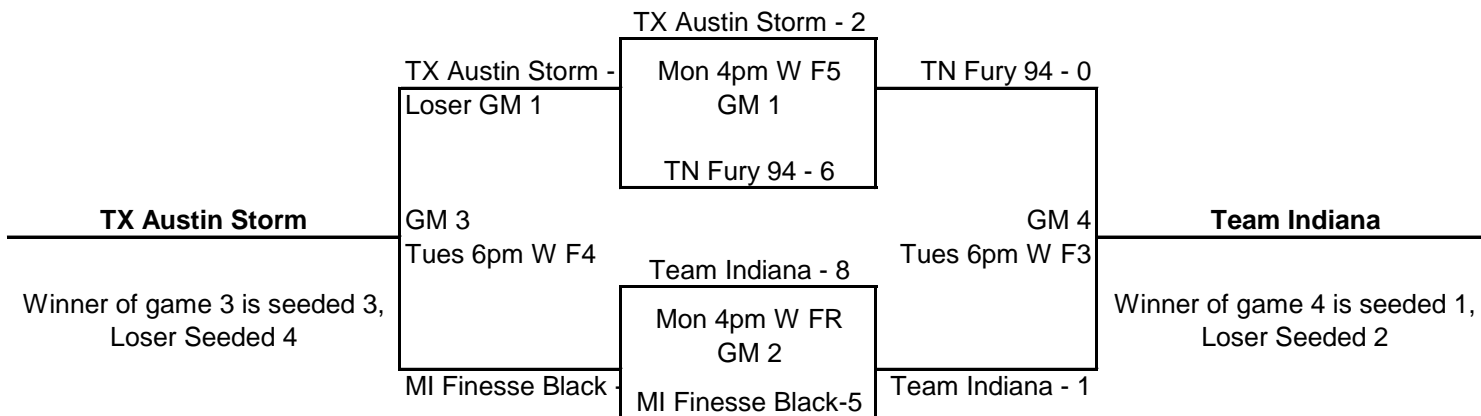

OK Force 94 Seed 3
E Cobb Bullets Reed Seed 4

American Athletics
Sparks Softball

Pool DD

Pool DD Seed 1
Seed 2

E. Cobb Bullets Palazzo Seed 3
MD Magic Elite Seed 4

TX Bombers White
Vancouver Angels

Pool EE

S = The Summit of Softball
W = Warner Park
FR = Frost Stadium-Warner

<u>Pool EE</u> Seed 1	Indy Dreams	Seed 3	WI Firebirds 95
Seed 2	TX Blaze White	Seed 4	OK Force 95

Pool FF

<u>Pool FF</u> Seed 1	KC Peppers	Seed 3	D-Bat Chambers
Seed 2	ATL Vipers Prance	Seed 4	Island Athletes

Pool GG

<u>Pool GG</u> Seed 1	Xtreme Elite Black	Seed 3	VA Shamrocks
Seed 2	Blaze	Seed 4	TN Mid South Predators

Pool HH

S = The Summit of Softball
W = Warner Park
FR = Frost Stadium-Warner

Pool HH Seed 1 **San Jose Sting Seed 3** **TX Glory Poole**
Seed 2 **MS Mid South Fusic Seed 4** **WA Hustle**

Pool II

Pool II Seed 1 **Team Indiana Seed 3** **TX Austin Storm**
Seed 2 **TN Fury 94 Seed 4** **MI Finesse Black**

Pool JJ

Pool JJ Seed 1 **Southern Force Arch Seed 3** **KY Southern Crush**
Seed 2 **Stealers Gold Seed 4** **San Jose Lady Sharks**