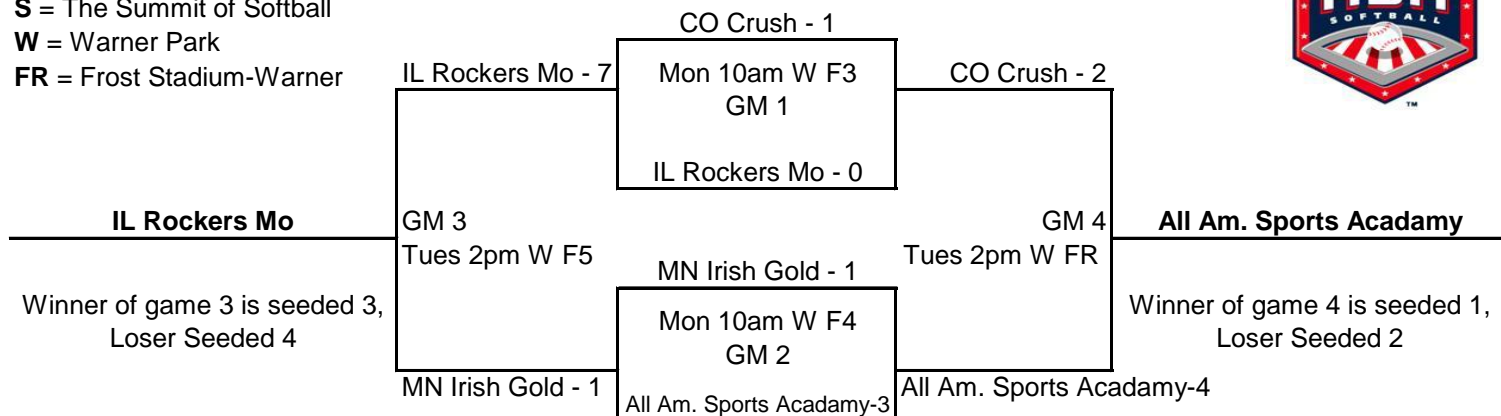

Pool G

S = The Summit of Softball
W = Warner Park
FR = Frost Stadium-Warner

Pool G Seed 1	OH Tidalwaves 94	Seed 3	TX Sudden Impact
Seed 2	MN Sting 95	Seed 4	AL Twisters 95

Pool H

Pool H Seed 1	TX Aces Express	Seed 3	NC Comets Teal
Seed 2	MI Lookouts	Seed 4	NY TC Tremors

Pool I

Pool I Seed 1	MN Renegades Gallag	Seed 3	MC Madness Black
Seed 2	IN Shockwaves	Seed 4	Corona Angels

Pool J

S = The Summit of Softball
W = Warner Park
FR = Frost Stadium-Warner

Pool J Seed 1
Seed 2

Indy Gators **Seed 3**
TN Germantown Red **Seed 4**

TN Frost Falcons Red
AZ Thundercats

Pool K

Pool K Seed 1
Seed 2

TN Fury 95 **Seed 3**
Midland Magic Red **Seed 4**

Cal Cruisers
Sneaky Cleats Mean Green

Pool L

Pool L Seed 1
Seed 2

MN Sting 94 **Seed 3**
Chatt Cyclones **Seed 4**

Gold Coast Hurricanes
NJ Intensity

Pool M

S = The Summit of Softball
W = Warner Park
FR = Frost Stadium-Warner

Pool M Seed 1	All Am. Sports Acad. Seed 3	IL Rockers Mo Seed 2
CO Crush	Seed 4	MN Irish Gold