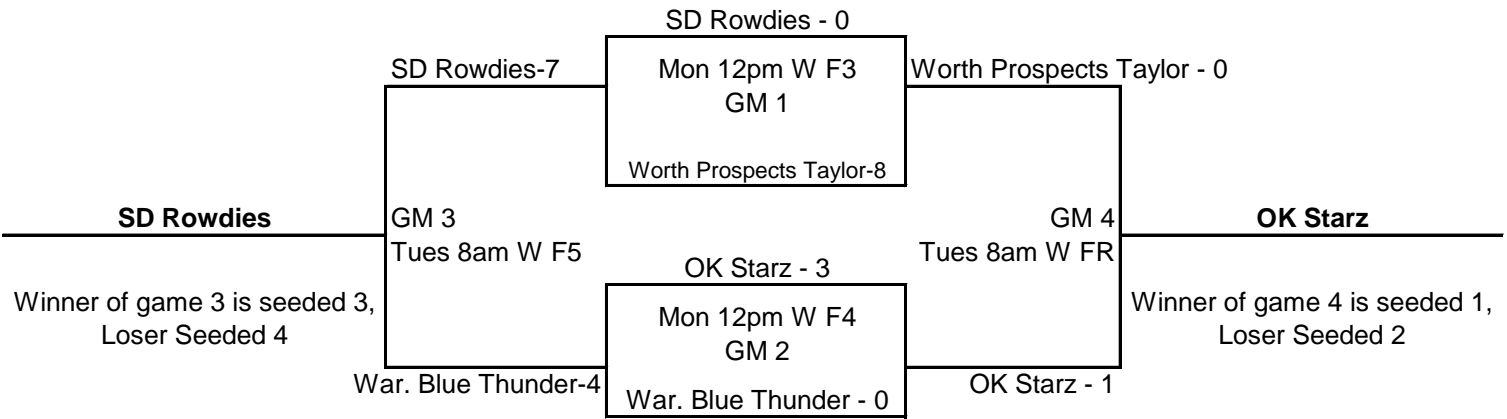

Pool P

S = The Summit of Softball
W = Warner Park
FR = Frost Stadium-Warner

<u>Pool P</u> Seed 1	W S Training Acad.	Seed 3	St Louis Angels-Fowle
Seed 2	CC Express	Seed 4	WC Explosion

Pool Q

<u>Pool Q</u> Seed 1	Demarini Zephyrs	Seed 3	OR Blaze - 94
Seed 2	SD Renegades Lab	Seed 4	Indy Edge

Pool R

<u>Pool R</u> Seed 1	NE Frozen Ropes	Seed 3	Northern Ice 95
Seed 2	CC Krush	Seed 4	VA High Voltage

Pool S

S = The Summit of Softball
W = Warner Park
FR = Frost Stadium-Warner

<u>Pool S</u> Seed 1	Huntsville Sparks	Seed 3	Pittsburgh Predators
Seed 2	OR Panthers	Seed 4	Heart of Ohio Explosion

Pool T

<u>Pool T</u> Seed 1	OK Starz	Seed 3	San Diego Rowdies
Seed 2	Worth Prospects Taylor	Seed 4	Warrington Blue Thunder

Pool U

<u>Pool U</u> Seed 1	Sluggers	Seed 3	NE Sizzle
Seed 2	Tuff-E-Nuff	Seed 4	ATL Vipers Giles

Pool V

S = The Summit of Softball
W = Warner Park
FR = Frost Stadium-Warner

MO KC Originals Bernholtz-4

Pool V Seed 1
Seed 2

Hawks Black Walker Seed 3
KC Originals Seed 4

Minor's Gold
OR Magic

Pool W

SC Elite Pack-4