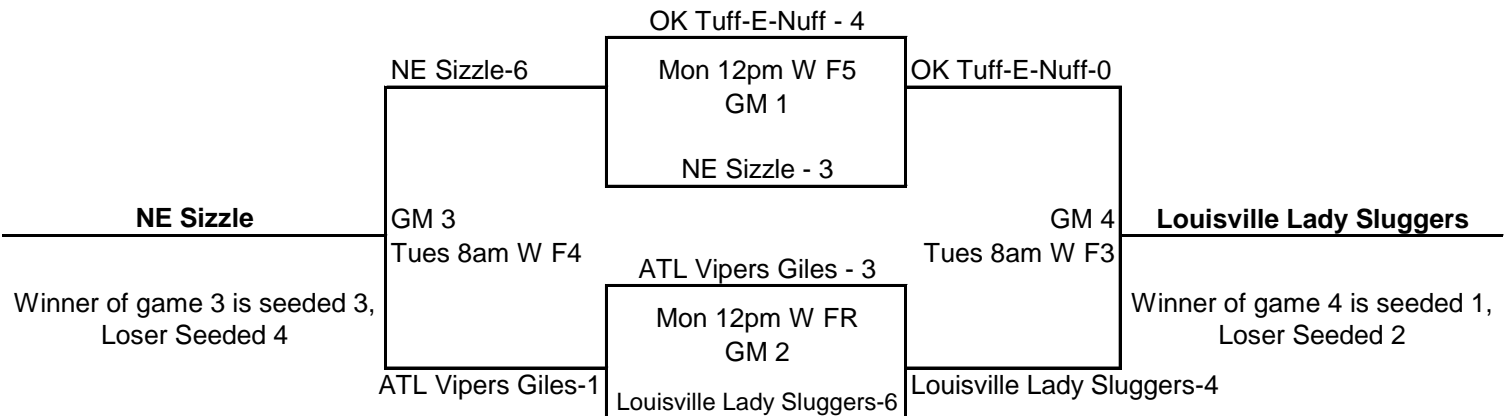

Pool P

S = The Summit of Softball
W = Warner Park
FR = Frost Stadium-Warner

<u>Pool P</u> Seed 1	W S Training Acad.	Seed 3	St Louis Angels-Fowle
Seed 2	CC Express	Seed 4	WC Explosion

Pool Q

<u>Pool Q</u> Seed 1	Demarini Zephyrs	Seed 3	OR Blaze - 94
Seed 2	SD Renegades Lab	Seed 4	Indy Edge

Pool R

<u>Pool R</u> Seed 1	NE Frozen Ropes	Seed 3	Northern Ice 95
Seed 2	CC Krush	Seed 4	VA High Voltage

Pool S

S = The Summit of Softball
W = Warner Park
FR = Frost Stadium-Warner

<u>Pool S</u> Seed 1	Huntsville Sparks	Seed 3	Pittsburgh Predators
Seed 2	OR Panthers	Seed 4	Heart of Ohio Explosion

Pool T

<u>Pool T</u> Seed 1	OK Starz	Seed 3	San Diego Rowdies
Seed 2	Worth Prospects Taylor	Seed 4	Warrington Blue Thunder

Pool U

<u>Pool U</u> Seed 1	Sluggers	Seed 3	NE Sizzle
Seed 2	Tuff-E-Nuff	Seed 4	ATL Vipers Giles

Pool V

S = The Summit of Softball
W = Warner Park
FR = Frost Stadium-Warner

MO KC Originals Bernholtz-4

Pool V Seed 1
Seed 2

Hawks Black Walker Seed 3
KC Originals Seed 4

Minor's Gold
OR Magic

Pool W

SC Elite Pack-4