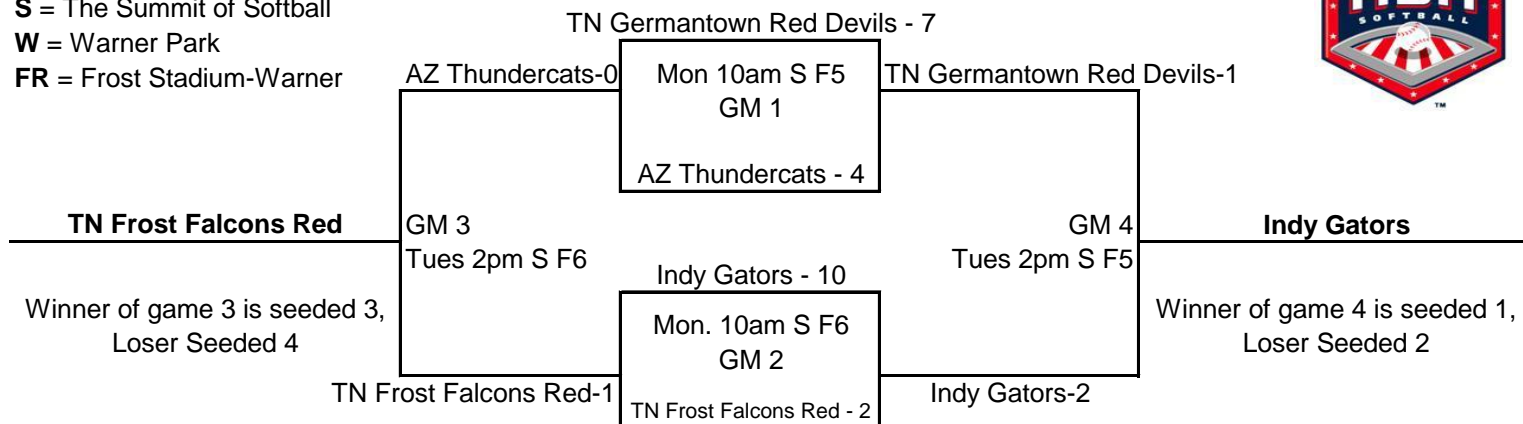

Pool C

Pool C Seed 1	High Intensity	Seed 3	MN Renegades '94
Seed 2	Salt Lake Pegasus	Seed 4	MI Great Lakes Lightning

Pool D

S = The Summit of Softball

W = Warner Park

FR = Frost Stadium-Warner

Pool E

Pool F

Pool G

S = The Summit of Softball
W = Warner Park
FR = Frost Stadium-Warner

Pool G Seed 1	OH Tidalwaves 94	Seed 3	TX Sudden Impact
Seed 2	MN Sting 95	Seed 4	AL Twisters 95

Pool H

Pool H Seed 1	TX Aces Express	Seed 3	NC Comets Teal
Seed 2	MI Lookouts	Seed 4	NY TC Tremors

Pool I

Pool I Seed 1	MN Renegades Gallag	Seed 3	MC Madness Black
Seed 2	IN Shockwaves	Seed 4	Corona Angels

Pool J

S = The Summit of Softball
W = Warner Park
FR = Frost Stadium-Warner

Pool J Seed 1
Seed 2

Indy Gators **Seed 3**
TN Germantown Red **Seed 4**

TN Frost Falcons Red
AZ Thundercats

Pool K

Pool K Seed 1
Seed 2

TN Fury 95 **Seed 3**
Midland Magic Red **Seed 4**

Cal Cruisers
Sneaky Cleats Mean Green

Pool L

Pool L Seed 1
Seed 2

MN Sting 94 **Seed 3**
Chatt Cyclones **Seed 4**