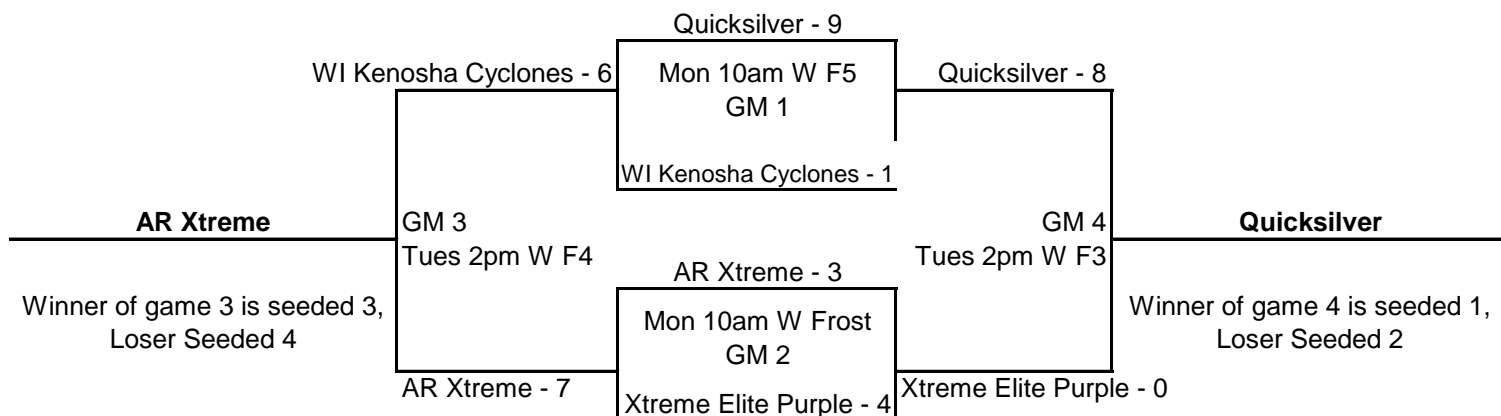

Pool I

Pool I Seed 1	MN Renegades Gallag	Seed 3	MC Madness Black
Seed 2	IN Shockwaves	Seed 4	Corona Angels

Pool J

S = The Summit of Softball
W = Warner Park
FR = Frost Stadium-Warner

Pool J Seed 1
Seed 2

Indy Gators **Seed 3**
TN Germantown Red **Seed 4**

TN Frost Falcons Red
AZ Thundercats

Pool K

Pool K Seed 1
Seed 2

TN Fury 95 **Seed 3**
Midland Magic Red **Seed 4**

Cal Cruisers
Sneaky Cleats Mean Green

Pool L

Pool L Seed 1
Seed 2

MN Sting 94 **Seed 3**
Chatt Cyclones **Seed 4**

Gold Coast Hurricanes
NJ Intensity

Pool M

S = The Summit of Softball
W = Warner Park
FR = Frost Stadium-Warner

Pool M Seed 1	All Am. Sports Acad. Seed 3	IL Rockers Mo Seed 2
CO Crush	Seed 4	MN Irish Gold

Pool N

Pool N Seed 1	Quicksilver Seed 3	AR Xtreme Seed 2
Xtreme Elite Purple	Seed 4	WI Kenosha Cyclones

Pool O

Pool O Seed 1	Team N Florida Seed 3	CA Breeze Seed 2
BNGSA Avantis	Seed 4	MO Originals Herrington