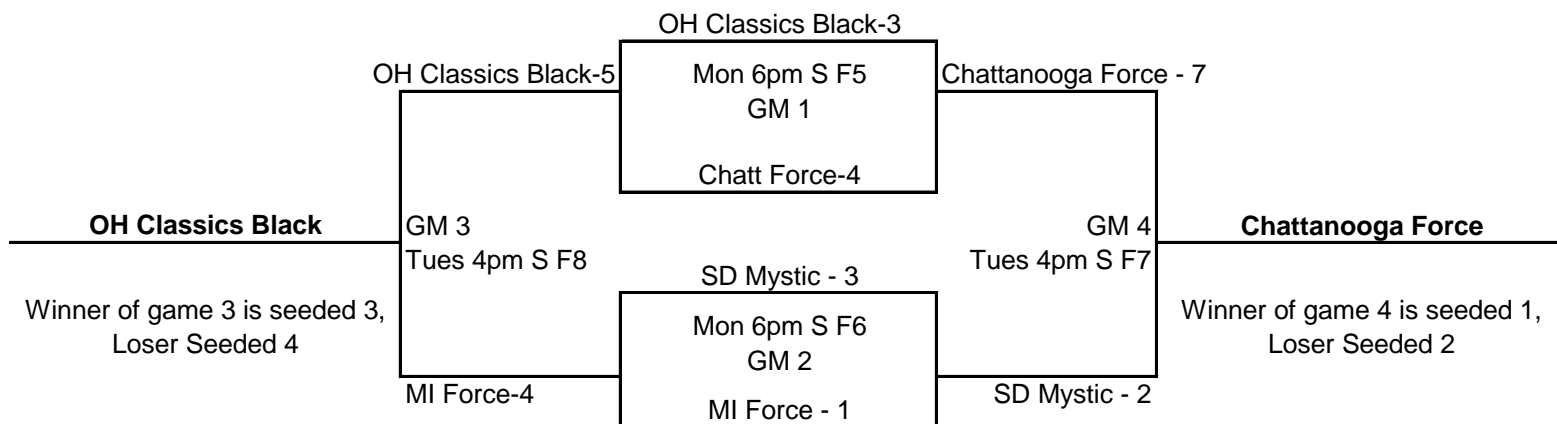

Pool II

Pool II Seed 1 **Team Indiana Seed 3** **TX Austin Storm**
Seed 2 **TN Fury 94 Seed 4** **MI Finesse Black**

Pool JJ

Pool JJ Seed 1 **Southern Force Arch Seed 3** **KY Southern Crush**
Seed 2 **Stealers Gold Seed 4** **San Jose Lady Sharks**

Pool KK

S = The Summit of Softball

W = Warner Park

FR = Frost Stadium-Warner

**Pool KK Seed 1
Seed 2**

**E. Cobb Bullets Schnute Seed 3
MS Coastal Chaos Seed 4**

**Midland Magic 94
PA Chaos**

Pool LL