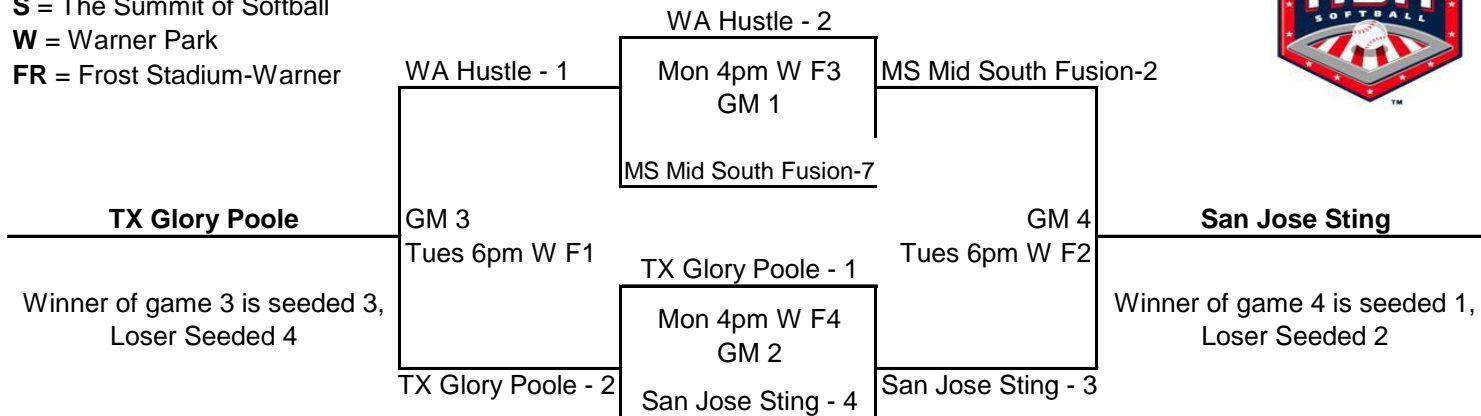

OK Force 94 Seed 3
E Cobb Bullets Reed Seed 4

American Athletics
Sparks Softball

Pool DD

Pool DD Seed 1
Seed 2

E. Cobb Bullets Palazzo Seed 3
MD Magic Elite Seed 4

TX Bombers White
Vancouver Angels

Pool EE

S = The Summit of Softball
W = Warner Park
FR = Frost Stadium-Warner

<u>Pool EE</u> Seed 1	Indy Dreams	Seed 3	WI Firebirds 95
Seed 2	TX Blaze White	Seed 4	OK Force 95

Pool FF

<u>Pool FF</u> Seed 1	KC Peppers	Seed 3	D-Bat Chambers
Seed 2	ATL Vipers Prance	Seed 4	Island Athletes

Pool GG

<u>Pool GG</u> Seed 1	Xtreme Elite Black	Seed 3	VA Shamrocks
Seed 2	Blaze	Seed 4	TN Mid South Predators

Pool HH

S = The Summit of Softball
W = Warner Park
FR = Frost Stadium-Warner

Pool HH Seed 1 **San Jose Sting Seed 3** **TX Glory Poole**
Seed 2 **MS Mid South Fusic Seed 4** **WA Hustle**

Pool II

Pool II Seed 1 **Team Indiana Seed 3** **TX Austin Storm**
Seed 2 **TN Fury 94 Seed 4** **MI Finesse Black**

Pool JJ

Pool JJ Seed 1 **Southern Force Arch Seed 3** **KY Southern Crush**
Seed 2 **Stealers Gold Seed 4** **San Jose Lady Sharks**