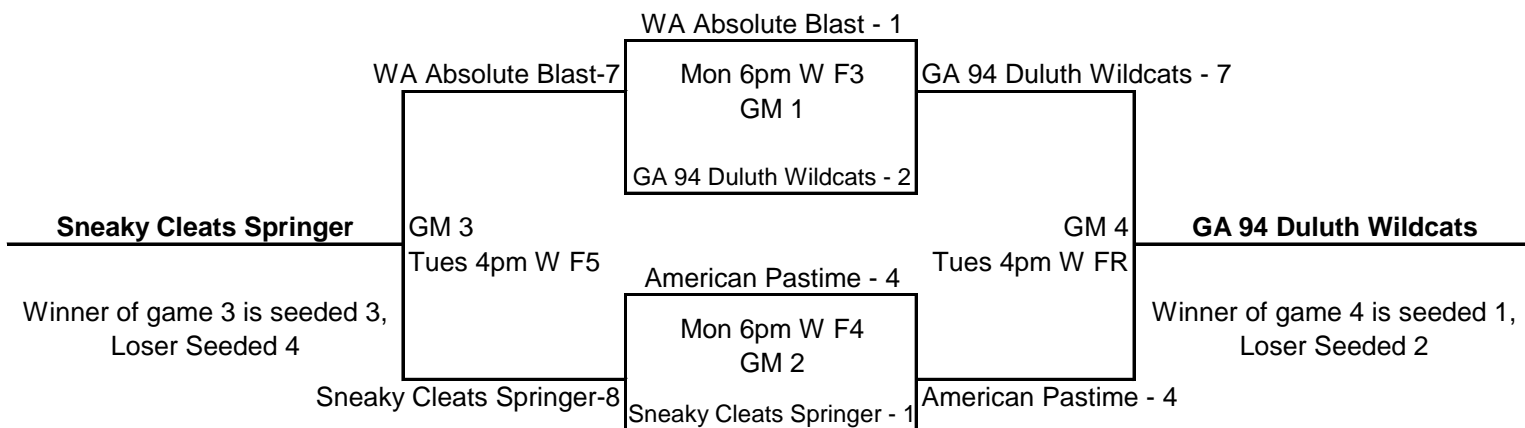

**Pool LL Seed 1
Seed 2**

**Chattanooga Force Seed 3
SD Mystic Seed 4**

**OH Classics Black
MI Force**

Pool MM

**Pool MM Seed 1
Seed 2**

**B-ham Vipers Seed 3
OR Blaze 95 Seed 4**

**SD Renegades Acquire
Canonsburg Lady Knights**

Pool NN

S = The Summit of Softball
W = Warner Park
FR = Frost Stadium-Warner

Pool NN Seed 1
Seed 2

South GA Lady Sharks Seed 3
AL B-ham Thunderbolt Seed 4

OR Fury
TX Elite Swanner

Pool OO

Pool OO Seed 1
Seed 2

GA 94 Duluth Wildcats Seed 3
American Pastime Seed 4

Sneaky Cleats Springer
WA Absolute Blast

Pool PP

Pool PP Seed 1
Seed 2

AZ Storm Seed 3
TX Storm Elite Seed 4

Mobile Thrillers
Grapettes

Pool QQ

S = The Summit of Softball
W = Warner Park
FR = Frost Stadium-Warner

Pool QQ Seed 1
Seed 2

OH Lasers Scarlett Seed 3
GA Fire Watson Seed 4

Southern Express 95
TX Starz