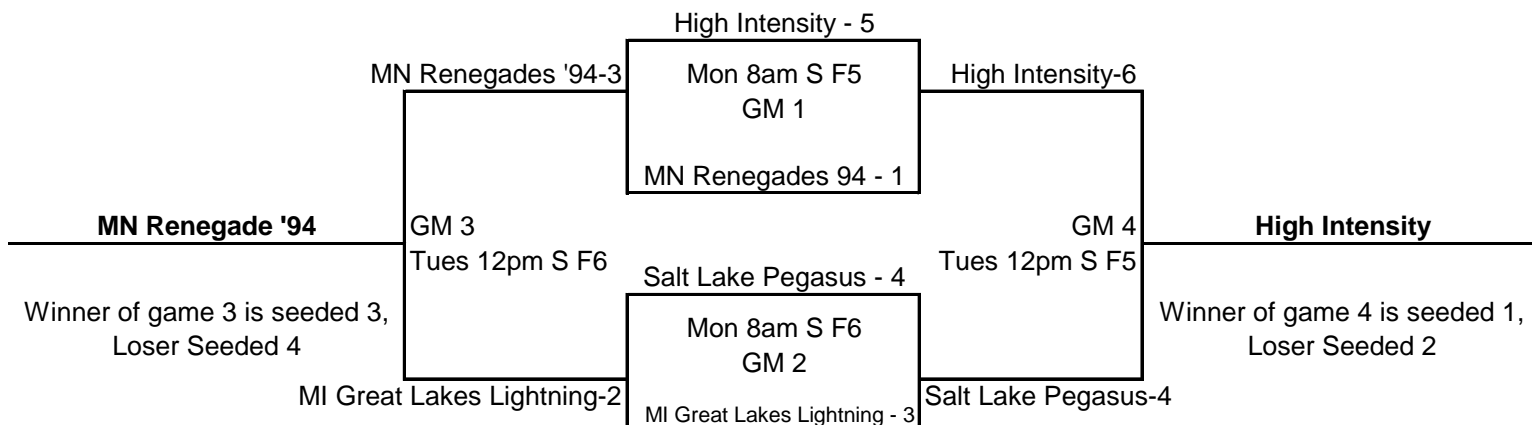

Pool A

S = The Summit of Softball
W = Warner Park
FR = Frost Stadium-Warner

Pool A Seed 1	TX ALS Kruzers Gold	Seed 3	OH Sapphires
Seed 2	GA Stealth	Seed 4	NJ Pride Gold

Pool B

Pool B Seed 1	OH Cincy Doom	Seed 3	VA Richmond Ruckus Elite
Seed 2	Impact Fastpitch	Seed 4	NJ West Windsor Wildcats

Pool C

Pool C Seed 1	High Intensity	Seed 3	MN Renegades '94
Seed 2	Salt Lake Pegasus	Seed 4	MI Great Lakes Lightning

Pool D

S = The Summit of Softball

W = Warner Park

FR = Frost Stadium-Warner

Pool E

Pool F

Pool G

S = The Summit of Softball
W = Warner Park
FR = Frost Stadium-Warner

Pool G Seed 1	OH Tidalwaves 94	Seed 3	TX Sudden Impact
Seed 2	MN Sting 95	Seed 4	AL Twisters 95

Pool H

Pool H Seed 1	TX Aces Express	Seed 3	NC Comets Teal
Seed 2	MI Lookouts	Seed 4	NY TC Tremors