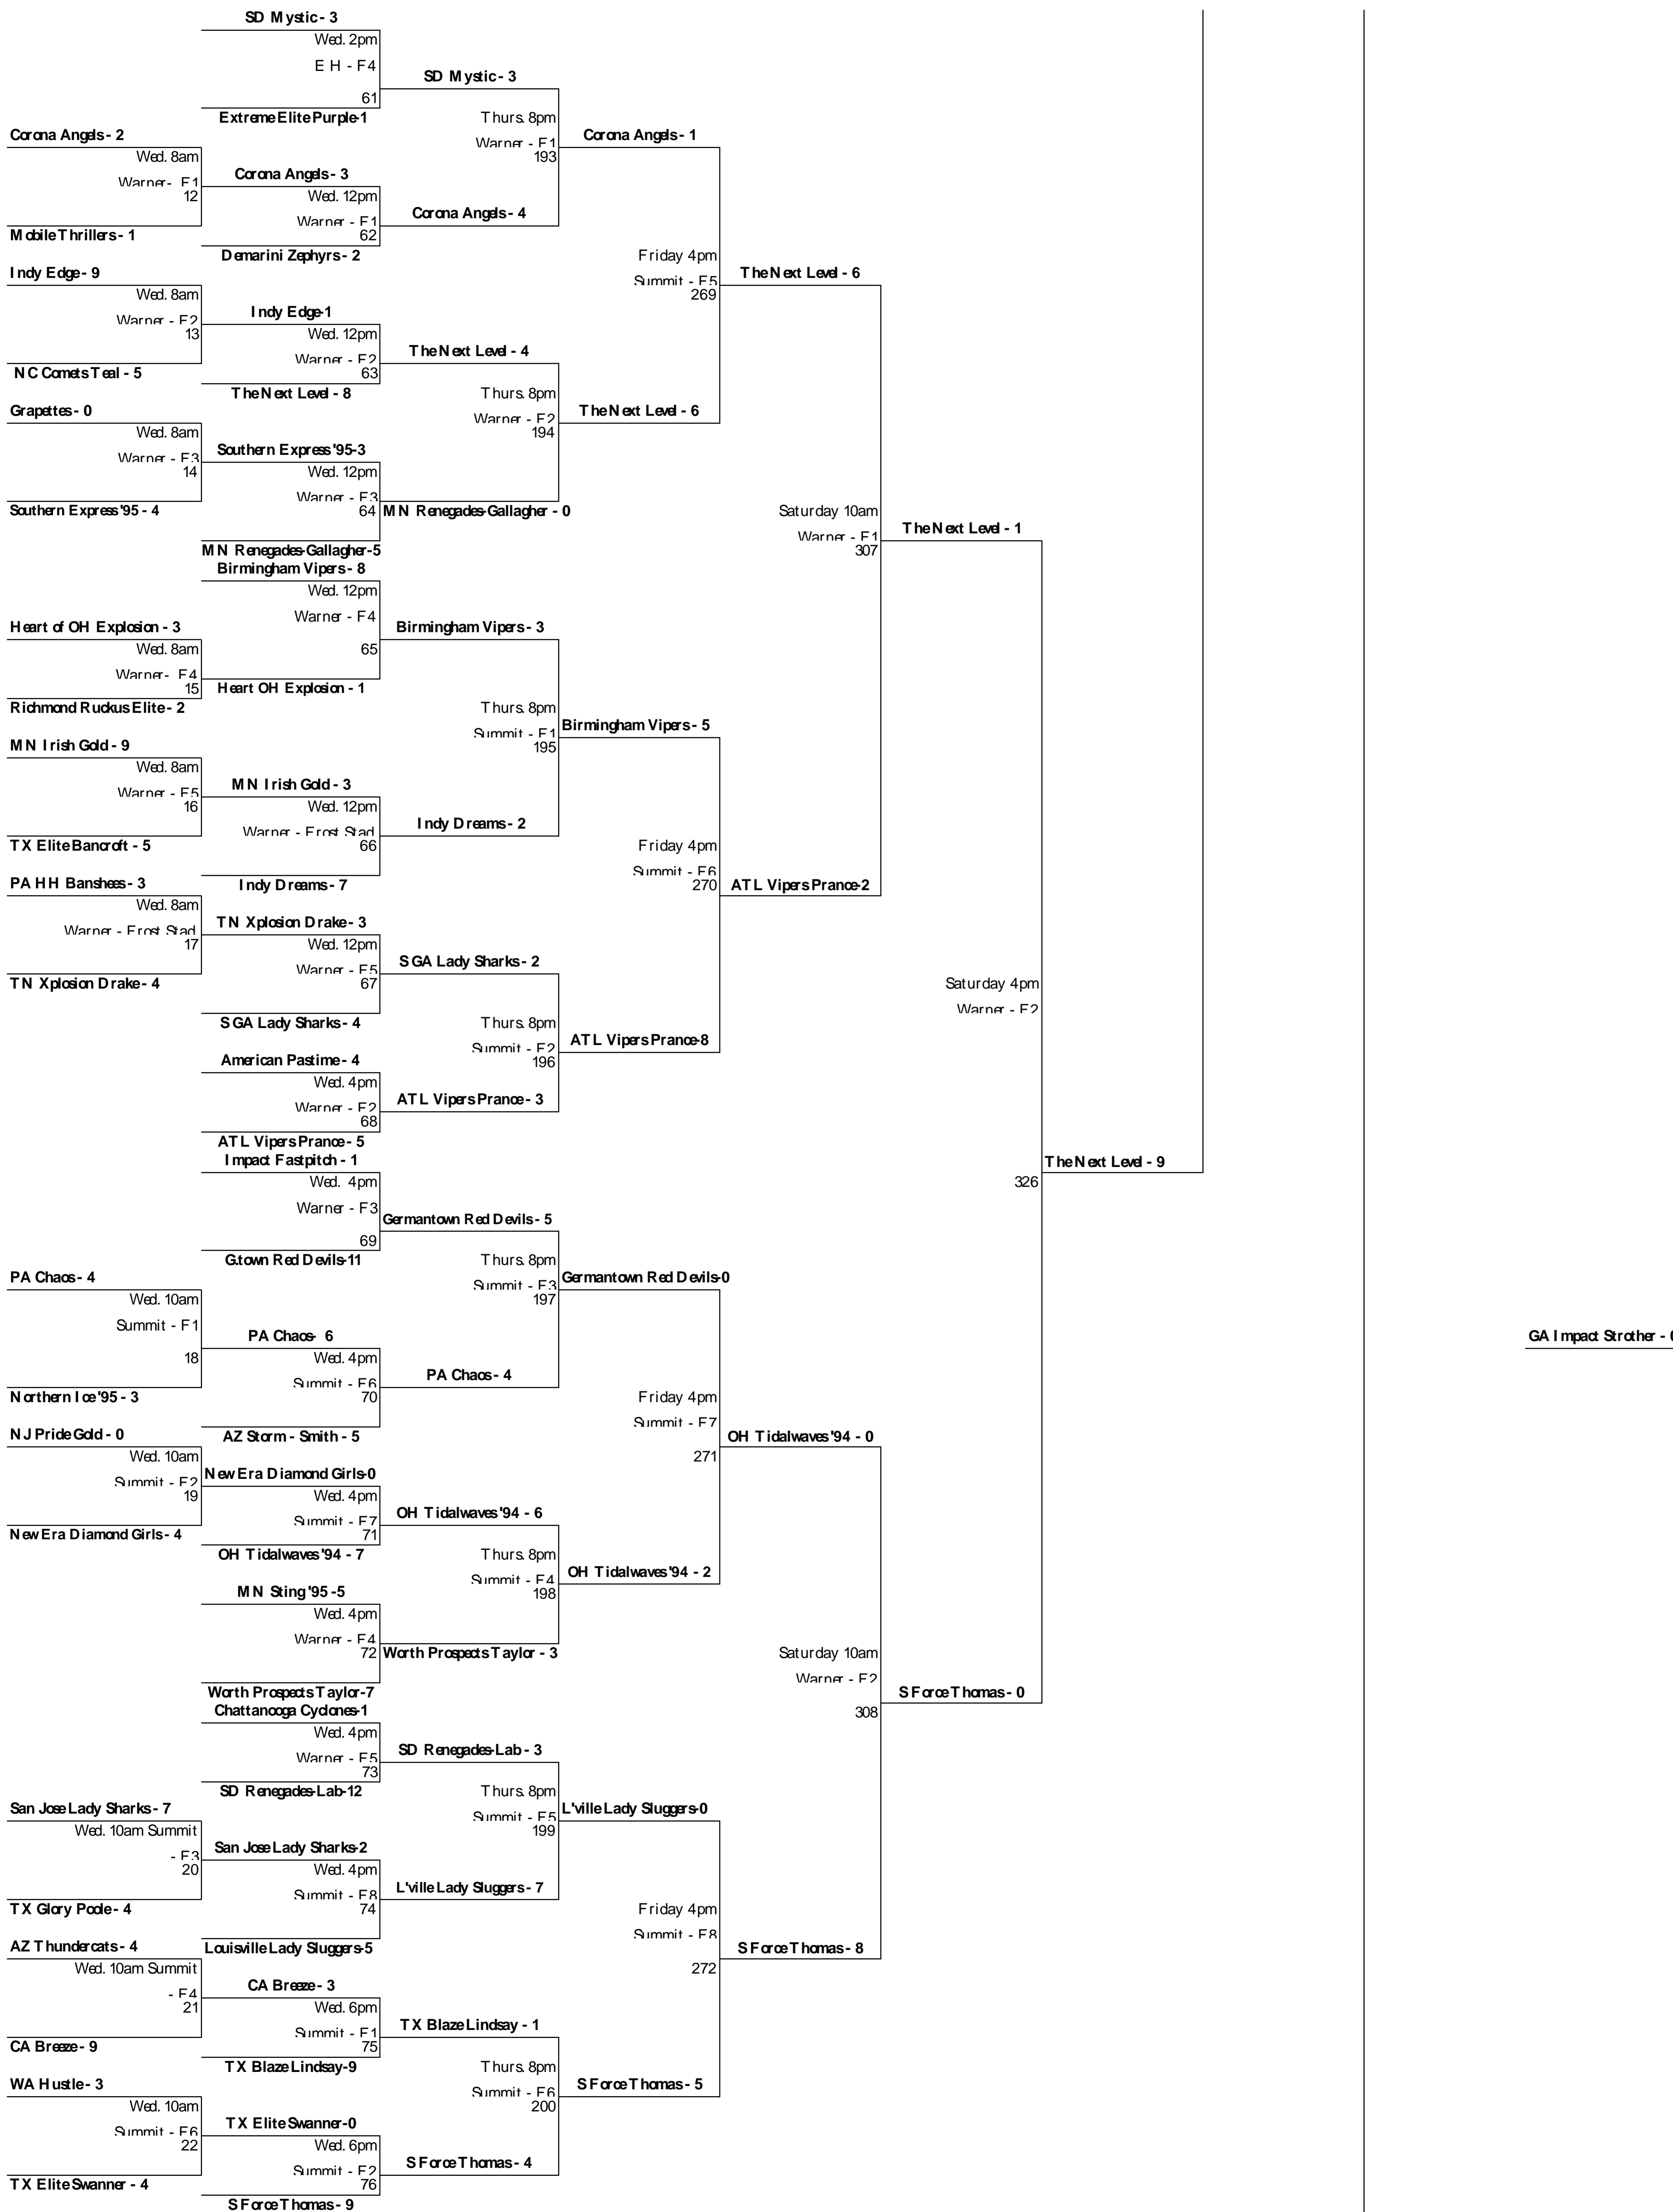

172 Team Double Elimination

Winner's Bracket

THE NATIONAL GOVERNING BODY OF SOFTBALL

43 Pools of 4 Teams

The Next Level - 5