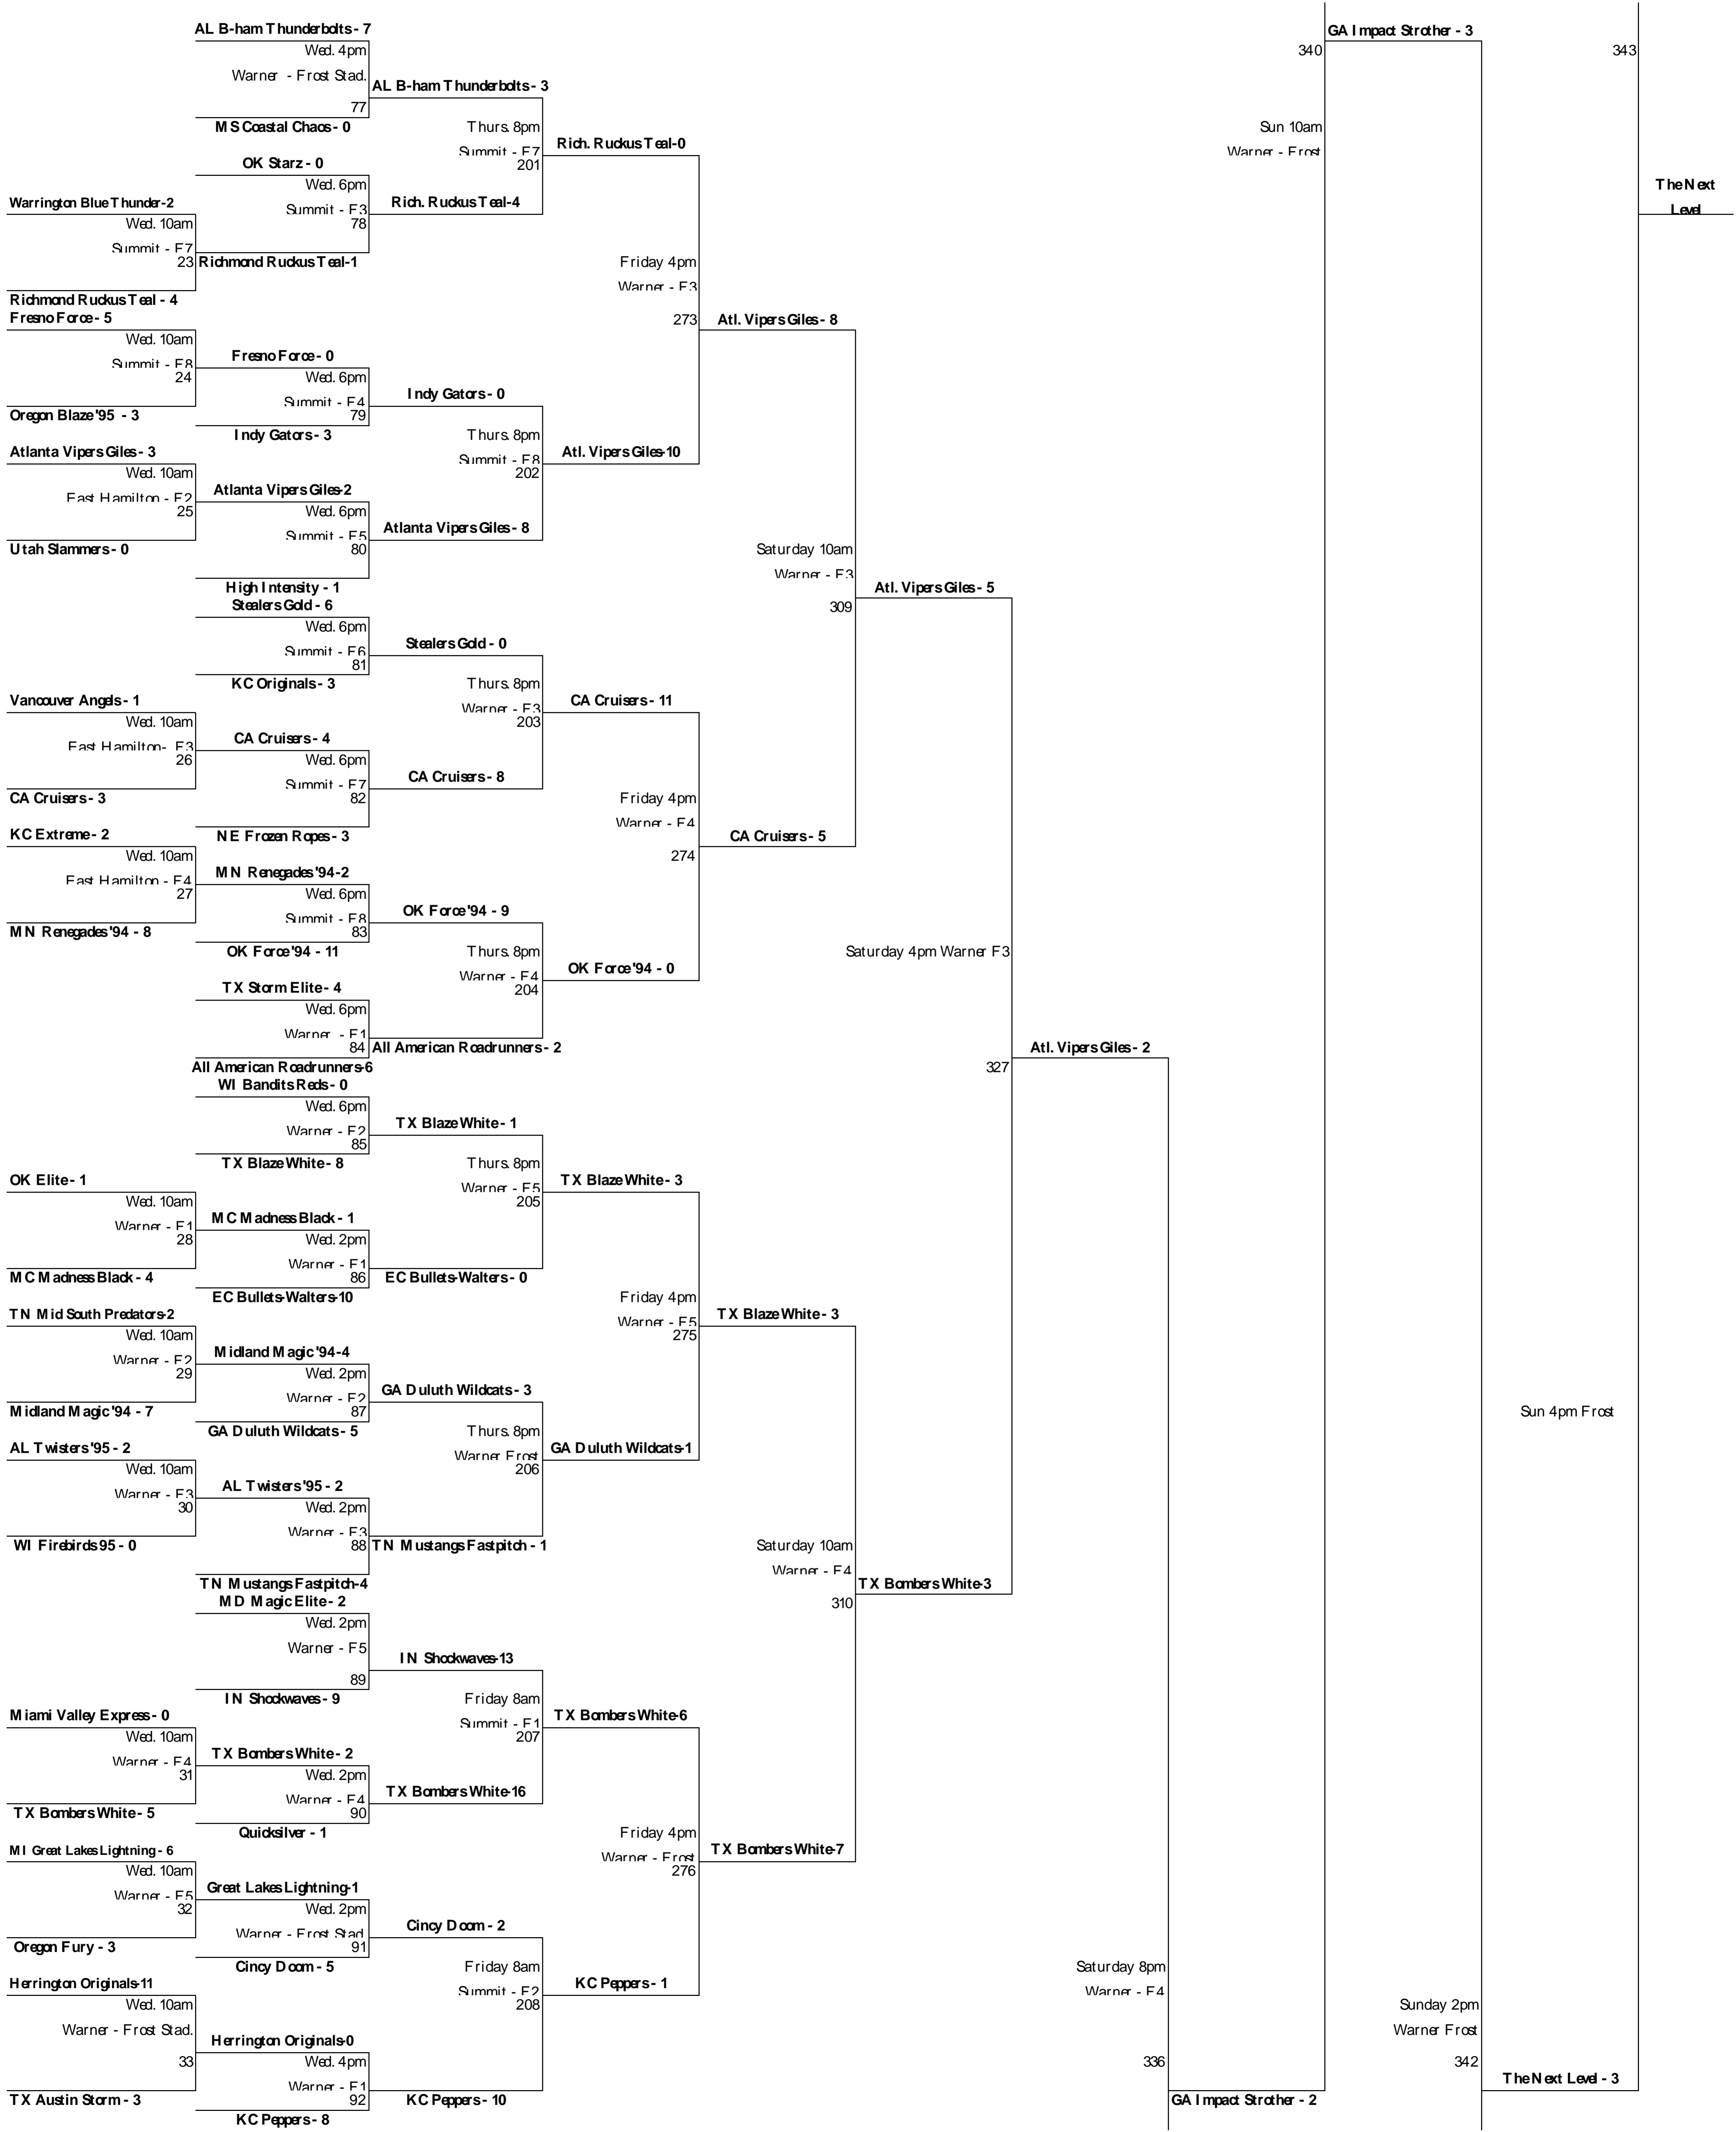

172 Team Double Elimination

Winner's Bracket

THE NATIONAL GOVERNING BODY OF SOFTBALL

43 Pools of 4 Teams

The Next Level - 5