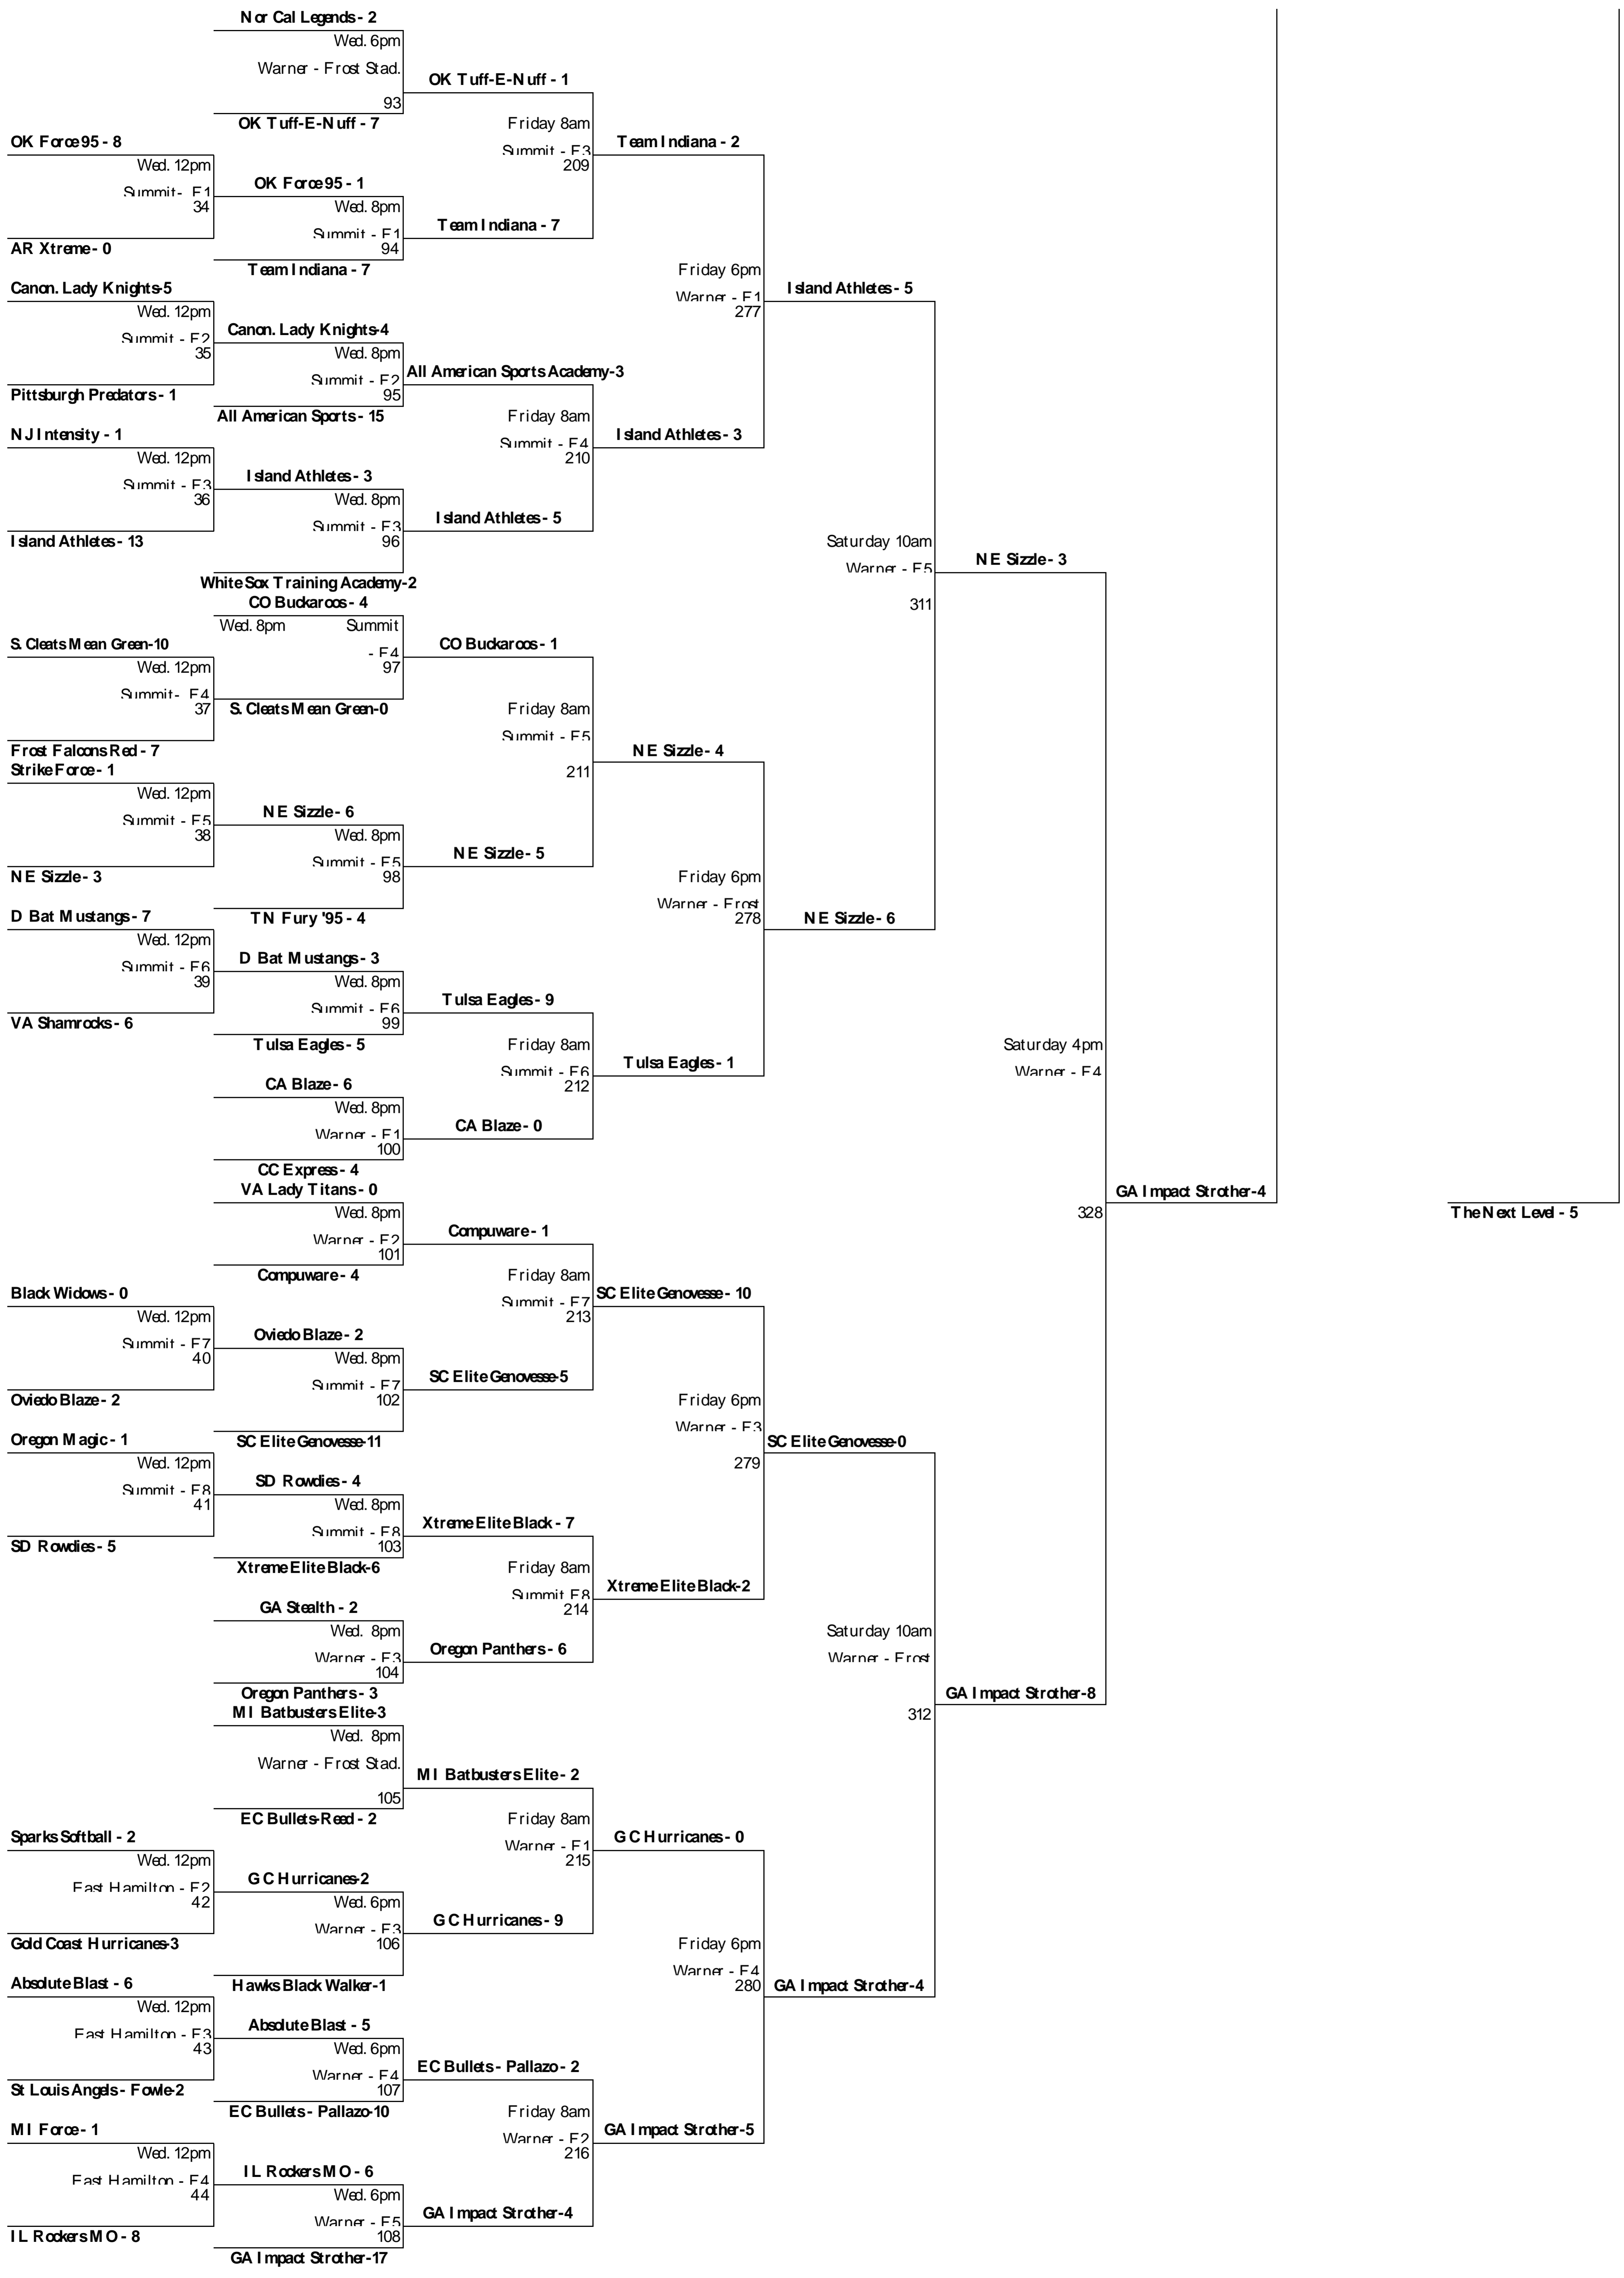

172 Team Double Elimination

Winner's Bracket

THE NATIONAL GOVERNING BODY OF SOFTBALL

43 Pools of 4 Teams

The Next Level - 5